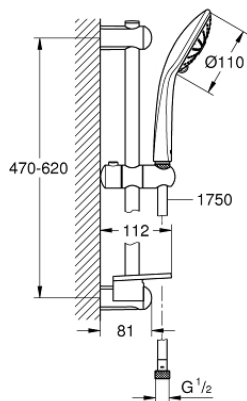

## 27 243 001 EUPHORIA 110 MASSAGE SHOWER RAIL SET 3 SPRAYS

### PRODUCT DESCRIPTION

- Tyc: Chrome
- consisting of:
  - hand shower Massage (27 239)
  - maximum flow rate (at 3 bar): 8.2 l/min
  - shower rail, 600 mm (27 499)
  - shower hose Silverflex 1750 mm 1/2" x 1/2" (28 388)
  - GROHE EasyReach tray (27 596)
  - GROHE EcoJoy - Less water, perfect flow
  - GROHE DreamSpray - perfect spray pattern
  - GROHE SprayDimmer - stepless flow rate adjustment
  - GROHE LongLife finish
- Flexible Installation - 1 adjustable bracket for existing drill holes
- GROHE SpeedClean - effortless limescale removal
- Inner WaterGuide - inner insulation for surface protection
- TwistStop - to prevent hose from twisting
- suitable for instantaneous heater
- min. recommended pressure 1.0 bar

### SPARE PARTS

- 1: Shower rail holder (Spare part-nr. 48098000)
- 2: Glide element (Spare part-nr. 48099000)
- 3: Shower rail holder (Spare part-nr. 48100000)
- 4: Dirt strainer (Spare part-nr. 0700200M)