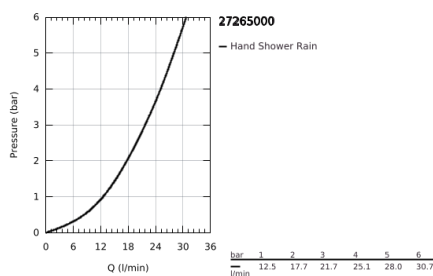

27 265 000 EUPHORIA 110 MONO HAND SHOWER 1 SPRAY

PRODUCT DESCRIPTION

- Colour: chrome
- spray pattern: Rain
- maximum flow rate (at 3 bar): 21.7 l/min
- GROHE DreamSpray - perfect spray pattern
- GROHE LongLife finish
- GROHE SpeedClean - effortless limescale removal
- Inner WaterGuide - inner insulation for surface protection
- universal mounting system, fitting all standard shower hoses
- suitable for instantaneous heater
- min. recommended pressure 1.0 bar

27 265 000 **EUPHORIA 110 MONO HAND SHOWER 1 SPRAY**

SPARE PARTS

1: Dirt strainer (Spare part-nr. 0700200M)