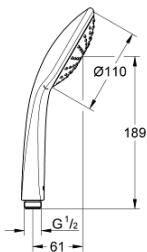

27 265 000 EUPHORIA 110 MONO HAND SHOWER 1 SPRAY

PRODUCT DESCRIPTION

- Colour: chrome
- spray pattern: Rain
- maximum flow rate (at 3 bar): 21.7 l/min
- GROHE DreamSpray - perfect spray pattern
- GROHE LongLife finish
- GROHE SpeedClean - effortless limescale removal
- Inner WaterGuide - inner insulation for surface protection
- universal mounting system, fitting all standard shower hoses
- suitable for instantaneous heater
- min. recommended pressure 1.0 bar

27 265 000 **EUPHORIA 110 MONO HAND SHOWER 1 SPRAY**

SPARE PARTS

1: Dirt strainer (Spare part-nr. 0700200M)