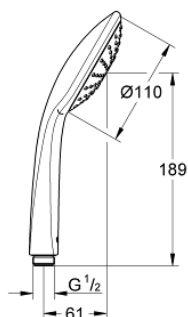

27 265 000 EUPHORIA 110 MONO HAND SHOWER 1 SPRAY

PRODUCT DESCRIPTION

- Tyc: Chrome
- spray pattern: Rain
- maximum flow rate (at 3 bar): 21.7 l/min
- GROHE DreamSpray - perfect spray pattern
- GROHE LongLife finish
- GROHE SpeedClean - effortless limescale removal
- Inner WaterGuide - inner insulation for surface protection
- universal mounting system, fitting all standard shower hoses
- suitable for instantaneous heater
- min. recommended pressure 1.0 bar

27 265 000 **EUPHORIA 110 MONO HAND SHOWER 1 SPRAY**

SPARE PARTS

1: Dirt strainer (Spare part-nr. 0700200M)