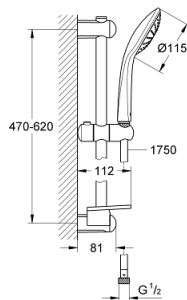

## 27 266 001 EUPHORIA 110 MONO SHOWER RAIL SET 1 SPRAY

### PRODUCT DESCRIPTION

- Colour: chrome
- consisting of:
  - hand shower Mono (27 265)
  - maximum flow rate (at 3 bar): 21.7 l/min
  - shower rail, 600 mm (27 499)
  - shower hose Silverflex 1750 mm 1/2" x 1/2" (28 388)
  - GROHE EasyReach tray (27 596)
  - GROHE DreamSpray - perfect spray pattern
  - GROHE LongLife finish
- Flexible Installation - 1 adjustable bracket for existing drill holes
- GROHE SpeedClean - effortless limescale removal
- Inner WaterGuide - inner insulation for surface protection
- TwistStop - to prevent hose from twisting
- suitable for instantaneous heater
- min. recommended pressure 1.0 bar

27 266 001 **EUPHORIA 110 MONO SHOWER RAIL SET 1 SPRAY**

**SPARE PARTS**

- 1: Shower rail holder (Spare part-nr. 48098000)
- 2: Glide element (Spare part-nr. 48099000)
- 3: Shower rail holder (Spare part-nr. 48100000)
- 4: Dirt strainer (Spare part-nr. 0700200M)