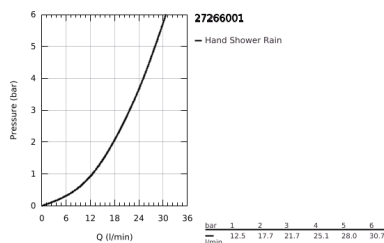

## 27 266 001 EUPHORIA 110 MONO SHOWER RAIL SET 1 SPRAY

### PRODUCT DESCRIPTION

- Colour: chrome
- consisting of:
  - hand shower Mono (27 265)
  - maximum flow rate (at 3 bar): 21.7 l/min
  - shower rail, 600 mm (27 499)
  - shower hose Silverflex 1750 mm 1/2" x 1/2" (28 388)
  - GROHE EasyReach tray (27 596)
  - GROHE DreamSpray - perfect spray pattern
  - GROHE LongLife finish
- Flexible Installation - 1 adjustable bracket for existing drill holes
- GROHE SpeedClean - effortless limescale removal
- Inner WaterGuide - inner insulation for surface protection
- TwistStop - to prevent hose from twisting
- suitable for instantaneous heater
- min. recommended pressure 1.0 bar