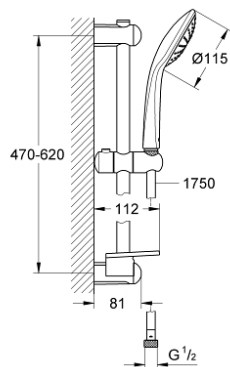

27 266 001 EUPHORIA 110 MONO SHOWER RAIL SET 1 SPRAY

PRODUCT DESCRIPTION

- Tyc: Chrome
- consisting of:
 - hand shower Mono (27 265)
 - maximum flow rate (at 3 bar): 21.7 l/min
 - shower rail, 600 mm (27 499)
 - shower hose Silverflex 1750 mm 1/2" x 1/2" (28 388)
 - GROHE EasyReach tray (27 596)
 - GROHE DreamSpray - perfect spray pattern
 - GROHE LongLife finish
 - Flexible Installation - 1 adjustable bracket for existing drill holes
 - GROHE SpeedClean - effortless limescale removal
 - Inner WaterGuide - inner insulation for surface protection
 - TwistStop - to prevent hose from twisting
 - suitable for instantaneous heater
 - min. recommended pressure 1.0 bar

27 266 001 **EUPHORIA 110 MONO SHOWER RAIL SET 1 SPRAY**

SPARE PARTS

- 1: Shower rail holder (Spare part-nr. 48098000)
- 2: Glide element (Spare part-nr. 48099000)
- 3: Shower rail holder (Spare part-nr. 48100000)
- 4: Dirt strainer (Spare part-nr. 0700200M)