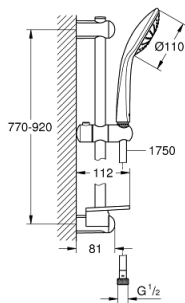

27 267 001 EUPHORIA 110 MONO SHOWER RAIL SET 1 SPRAY

PRODUCT DESCRIPTION

- Colour: chrome
- consisting of:
 - hand shower Mono (27 265)
 - maximum flow rate (at 3 bar): 21.7 l/min
 - shower rail 900 mm (27 500)
 - shower hose Silverflex 1750 mm 1/2" x 1/2" (28 388)
 - GROHE EasyReach tray (27 596)
 - GROHE DreamSpray - perfect spray pattern
 - GROHE LongLife finish
 - Flexible Installation - 1 adjustable bracket for existing drill holes
 - GROHE SpeedClean - effortless limescale removal
 - Inner WaterGuide - inner insulation for surface protection
 - TwistStop - to prevent hose from twisting
 - suitable for instantaneous heater
 - min. recommended pressure 1.0 bar

27 267 001 EUPHORIA 110 MONO SHOWER RAIL SET 1 SPRAY

SPARE PARTS

- 1: Shower rail holder (Spare part-nr. 48098000)
- 2: Glide element (Spare part-nr. 48099000)
- 3: Shower rail holder (Spare part-nr. 48100000)
- 4: Dirt strainer (Spare part-nr. 0700200M)