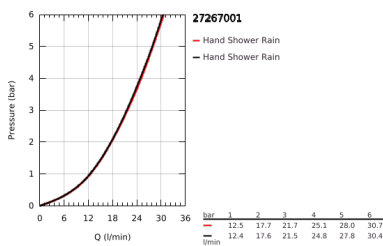

27 267 001 EUPHORIA 110 MONO SHOWER RAIL SET 1 SPRAY

PRODUCT DESCRIPTION

- Colour: chrome
- consisting of:
 - hand shower Mono (27 265)
 - maximum flow rate (at 3 bar): 21.7 l/min
 - shower rail 900 mm (27 500)
 - shower hose Silverflex 1750 mm 1/2" x 1/2" (28 388)
 - GROHE EasyReach tray (27 596)
 - GROHE DreamSpray - perfect spray pattern
 - GROHE LongLife finish
 - Flexible Installation - 1 adjustable bracket for existing drill holes
 - GROHE SpeedClean - effortless limescale removal
 - Inner WaterGuide - inner insulation for surface protection
 - TwistStop - to prevent hose from twisting
 - suitable for instantaneous heater
 - min. recommended pressure 1.0 bar

27 267 001 EUPHORIA 110 MONO SHOWER RAIL SET 1 SPRAY

SPARE PARTS

- 1: Shower rail holder (Spare part-nr. 48098000)
- 2: Glide element (Spare part-nr. 48099000)
- 3: Shower rail holder (Spare part-nr. 48100000)
- 4: Dirt strainer (Spare part-nr. 0700200M)