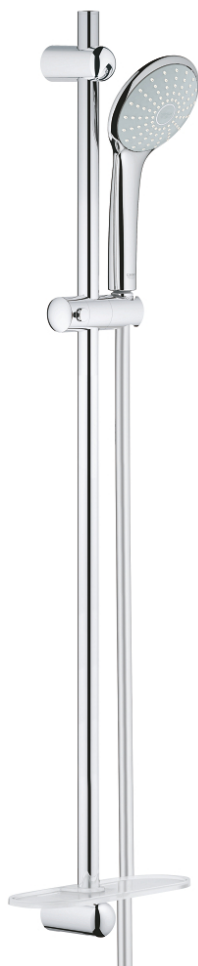

## 27 267 001 EUPHORIA 110 MONO SHOWER RAIL SET 1 SPRAY

### PRODUCT DESCRIPTION

- Tyc: Chrome
- consisting of:
  - hand shower Mono (27 265)
  - maximum flow rate (at 3 bar): 21.7 l/min
  - shower rail 900 mm (27 500)
  - shower hose Silverflex 1750 mm 1/2" x 1/2" (28 388)
  - GROHE EasyReach tray (27 596)
  - GROHE DreamSpray - perfect spray pattern
  - GROHE LongLife finish
  - Flexible Installation - 1 adjustable bracket for existing drill holes
  - GROHE SpeedClean - effortless limescale removal
  - Inner WaterGuide - inner insulation for surface protection
  - TwistStop - to prevent hose from twisting
  - suitable for instantaneous heater
  - min. recommended pressure 1.0 bar

27 267 001 **EUPHORIA 110 MONO SHOWER RAIL SET 1 SPRAY**

**SPARE PARTS**

- 1: Shower rail holder (Spare part-nr. 48098000)
- 2: Glide element (Spare part-nr. 48099000)
- 3: Shower rail holder (Spare part-nr. 48100000)
- 4: Dirt strainer (Spare part-nr. 0700200M)