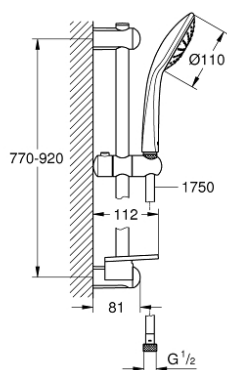

## 27 267 001 EUPHORIA 110 MONO SHOWER RAIL SET 1 SPRAY

### PRODUCT DESCRIPTION

- Tyc: Chrome
- consisting of:
  - hand shower Mono (27 265)
  - maximum flow rate (at 3 bar): 21.7 l/min
  - shower rail 900 mm (27 500)
  - shower hose Silverflex 1750 mm 1/2" x 1/2" (28 388)
  - GROHE EasyReach tray (27 596)
  - GROHE DreamSpray - perfect spray pattern
  - GROHE LongLife finish
  - Flexible Installation - 1 adjustable bracket for existing drill holes
  - GROHE SpeedClean - effortless limescale removal
  - Inner WaterGuide - inner insulation for surface protection
  - TwistStop - to prevent hose from twisting
  - suitable for instantaneous heater
  - min. recommended pressure 1.0 bar

27 267 001 **EUPHORIA 110 MONO SHOWER RAIL SET 1 SPRAY**

**SPARE PARTS**

- 1: Shower rail holder (Spare part-nr. 48098000)
- 2: Glide element (Spare part-nr. 48099000)
- 3: Shower rail holder (Spare part-nr. 48100000)
- 4: Dirt strainer (Spare part-nr. 0700200M)