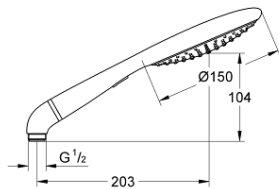

### PRODUCT DESCRIPTION

- Colour: chrome
- spray patterns: Rain, SmartRain
- Eco function (reduction of flow rate)
- Elbow adapter for the combination of handshowers with shower sets
- GROHE EcoJoy - less water, perfect flow
- GROHE DreamSpray - perfect spray pattern
- GROHE LongLife finish
- GROHE SpeedClean - effortless limescale removal
- Inner WaterGuide - inner insulation for surface protection
- universal mounting system, fitting all standard shower hoses
- suitable for instantaneous heater

27 272 000 **RAINSHOWER SOLO 150 HAND SHOWER 2 SPRAYS**

**SPARE PARTS**

1: Dirt strainer (Spare part-nr. 0700200M)