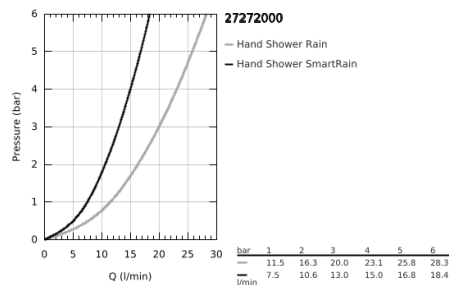

## 27 272 000 RAINSHOWER SOLO 150 HAND SHOWER 2 SPRAYS

### PRODUCT DESCRIPTION

- Colour: chrome
- spray patterns: Rain, SmartRain
- Eco function (reduction of flow rate)
- Elbow adapter for the combination of handshowers with shower sets
- GROHE EcoJoy - less water, perfect flow
- GROHE DreamSpray - perfect spray pattern
- GROHE LongLife finish
- GROHE SpeedClean - effortless limescale removal
- Inner WaterGuide - inner insulation for surface protection
- universal mounting system, fitting all standard shower hoses
- suitable for instantaneous heater