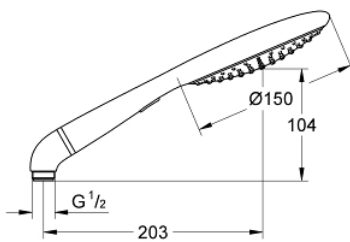

27 272 000 RAINSHOWER SOLO 150 HAND SHOWER 2 SPRAYS

PRODUCT DESCRIPTION

- Tyc: Chrome
-
- eco function (reduction of flow rate)
- elbow adapter for the combination of hand showers with shower sets
- GROHE EcoJoy - Less water, perfect flow
- GROHE DreamSpray - perfect spray pattern
- GROHE LongLife finish
- GROHE SpeedClean - effortless limescale removal
- Inner WaterGuide - inner insulation for surface protection
- universal mounting system, fitting all standard shower hoses
- suitable for instantaneous heater

27 272 000 **RAINSHOWER SOLO 150 HAND SHOWER 2 SPRAYS**

SPARE PARTS

1: Dirt strainer (Spare part-nr. 0700200M)