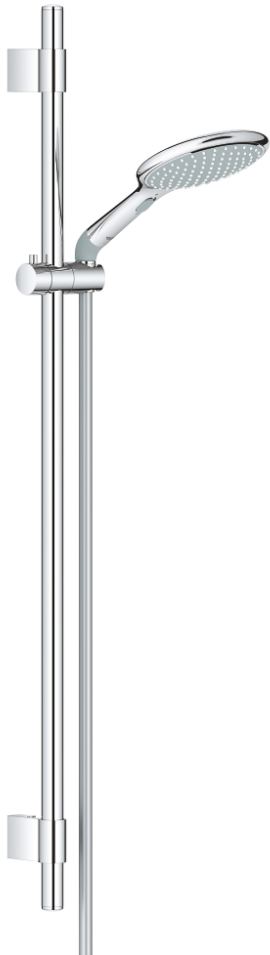

## 27 273 001 RAINSHOWER SOLO 150 SHOWER RAIL SET 2 SPRAYS

### PRODUCT DESCRIPTION

- Colour: chrome
- consisting of:
  - hand shower Solo 150 (27 272 000)
  - shower rail 900 mm (28 819 001)
  - with wall holders made of metal
  - shower hose Silverflex 1750 mm 1/2" x 1/2" (28 388)
- Elbow adapter for the combination of handshowers with shower sets
- GROHE DreamSpray - perfect spray pattern
- GROHE LongLife finish
- GROHE FastFixation Plus adjustable distance between brackets for adaption to existing drilling holes
- GROHE SpeedClean - effortless limescale removal
- Inner WaterGuide - inner insulation for surface protection
- TwistStop - to prevent hose from twisting
- suitable for instantaneous heater

### SPARE PARTS

- 1: Cover cap (Spare part-nr. 45922000)
  - 2: Glide element (Spare part-nr. 48177000)
  - 3: Shower rail holder (Spare part-nr. 48333000)
  - 4: Dirt strainer (Spare part-nr. 0700200M)
  - 5: Compensation disc (Spare part-nr. 45914XE0)\*
- \* Optional accessories