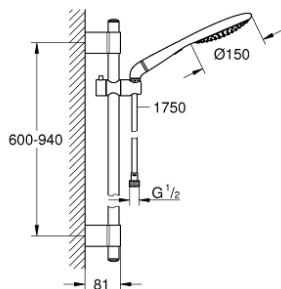

## 27 273 001 RAINSHOWER SOLO 150 SHOWER RAIL SET 2 SPRAYS

### PRODUCT DESCRIPTION

- Colour: chrome
- consisting of:
  - hand shower Solo 150 (27 272 000)
  - shower rail 900 mm (28 819 001)
  - with wall holders made of metal
  - shower hose Silverflex 1750 mm 1/2" x 1/2" (28 388)
- Elbow adapter for the combination of handshowers with shower sets
- GROHE DreamSpray - perfect spray pattern
- GROHE LongLife finish
- GROHE FastFixation Plus adjustable distance between brackets for adaption to existing drilling holes
- GROHE SpeedClean - effortless limescale removal
- Inner WaterGuide - inner insulation for surface protection
- TwistStop - to prevent hose from twisting
- suitable for instantaneous heater

### SPARE PARTS

- 1: Cover cap (Spare part-nr. 45922000)
  - 2: Glide element (Spare part-nr. 48177000)
  - 3: Shower rail holder (Spare part-nr. 48333000)
  - 4: Dirt strainer (Spare part-nr. 0700200M)
  - 5: Compensation disc (Spare part-nr. 45914XE0)\*
- \* Optional accessories