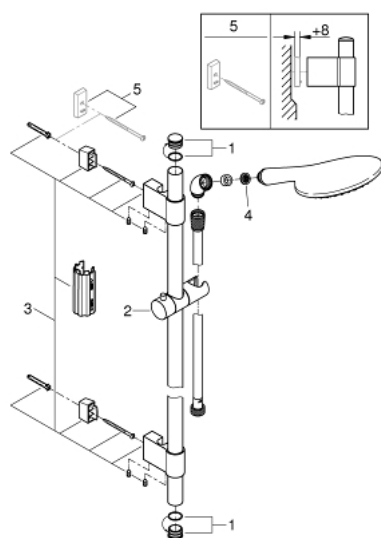

## 27 273 001 RAINSHOWER SOLO 150 SHOWER RAIL SET 2 SPRAYS

### PRODUCT DESCRIPTION

- Colour: chrome
- consisting of:
  - hand shower Solo 150 (27 272 000)
  - shower rail 900 mm (28 819 001)
  - with wall holders made of metal
  - shower hose Silverflex 1750 mm 1/2" x 1/2" (28 388)
- Elbow adapter for the combination of handshowers with shower sets
- GROHE DreamSpray - perfect spray pattern
- GROHE LongLife finish
- GROHE FastFixation Plus adjustable distance between brackets for adaption to existing drilling holes
- GROHE SpeedClean - effortless limescale removal
- Inner WaterGuide - inner insulation for surface protection
- TwistStop - to prevent hose from twisting
- suitable for instantaneous heater

### SPARE PARTS

- 1: Cover cap (Spare part-nr. 45922000)
  - 2: Glide element (Spare part-nr. 48177000)
  - 3: Shower rail holder (Spare part-nr. 48333000)
  - 4: Dirt strainer (Spare part-nr. 0700200M)
  - 5: Compensation disc (Spare part-nr. 45914XE0)\*
- \* Optional accessories