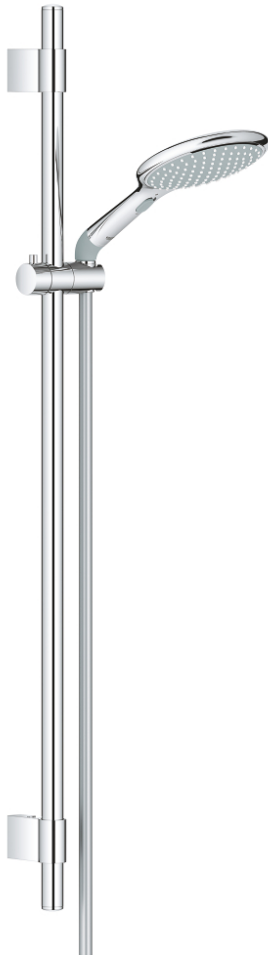

27 273 001 RAINSHOWER SOLO 150 SHOWER RAIL SET 2 SPRAYS

PRODUCT DESCRIPTION

- Tyc: Chrome
- consisting of:
 - hand shower Solo 150 (27 272 000)
 - shower rail, 900 mm (28 819 001)
 - with wall holders made of metal
 - shower hose Silverflex 1750 mm 1/2" x 1/2" (28 388)
 - elbow adapter for the combination of hand showers with shower sets
 - GROHE DreamSpray - perfect spray pattern
 - GROHE LongLife finish
 - GROHE FastFixation Plus adjustable distance between brackets for adaption to existing drilling holes
 - GROHE SpeedClean - effortless limescale removal
 - Inner WaterGuide - inner insulation for surface protection
 - TwistStop - to prevent hose from twisting
 - suitable for instantaneous heater

27 273 001 RAINSHOWER SOLO 150 SHOWER RAIL SET 2 SPRAYS

SPARE PARTS

- 1: Cover cap (Spare part-nr. 45922000)
 - 2: Glide element (Spare part-nr. 48177000)
 - 3: Shower rail holder (Spare part-nr. 48333000)
 - 4: Dirt strainer (Spare part-nr. 0700200M)
 - 5: Compensation disc (Spare part-nr. 45914XE0)*
- * Optional accessories