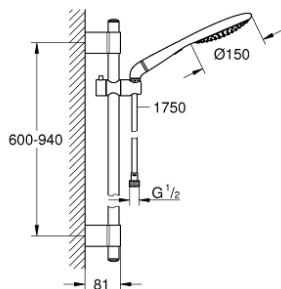

27 273 001 RAINSHOWER SOLO 150 SHOWER RAIL SET 2 SPRAYS

PRODUCT DESCRIPTION

- Tyc: Chrome
- consisting of:
 - hand shower Solo 150 (27 272 000)
 - shower rail, 900 mm (28 819 001)
 - with wall holders made of metal
 - shower hose Silverflex 1750 mm 1/2" x 1/2" (28 388)
 - elbow adapter for the combination of hand showers with shower sets
 - GROHE DreamSpray - perfect spray pattern
 - GROHE LongLife finish
 - GROHE FastFixation Plus adjustable distance between brackets for adaption to existing drilling holes
 - GROHE SpeedClean - effortless limescale removal
 - Inner WaterGuide - inner insulation for surface protection
 - TwistStop - to prevent hose from twisting
 - suitable for instantaneous heater

27 273 001 RAINSHOWER SOLO 150 SHOWER RAIL SET 2 SPRAYS

SPARE PARTS

- 1: Cover cap (Spare part-nr. 45922000)
 - 2: Glide element (Spare part-nr. 48177000)
 - 3: Shower rail holder (Spare part-nr. 48333000)
 - 4: Dirt strainer (Spare part-nr. 0700200M)
 - 5: Compensation disc (Spare part-nr. 45914XE0)*
- * Optional accessories