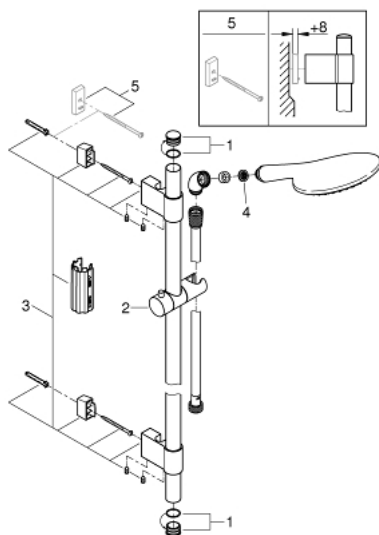

27 273 001 RAINSHOWER SOLO 150 SHOWER RAIL SET 2 SPRAYS

PRODUCT DESCRIPTION

- Tyc: Chrome
- consisting of:
 - hand shower Solo 150 (27 272 000)
 - shower rail, 900 mm (28 819 001)
 - with wall holders made of metal
 - shower hose Silverflex 1750 mm 1/2" x 1/2" (28 388)
 - elbow adapter for the combination of hand showers with shower sets
 - GROHE DreamSpray - perfect spray pattern
 - GROHE LongLife finish
 - GROHE FastFixation Plus adjustable distance between brackets for adaption to existing drilling holes
 - GROHE SpeedClean - effortless limescale removal
 - Inner WaterGuide - inner insulation for surface protection
 - TwistStop - to prevent hose from twisting
 - suitable for instantaneous heater

27 273 001 RAINSHOWER SOLO 150 SHOWER RAIL SET 2 SPRAYS

SPARE PARTS

- 1: Cover cap (Spare part-nr. 45922000)
 - 2: Glide element (Spare part-nr. 48177000)
 - 3: Shower rail holder (Spare part-nr. 48333000)
 - 4: Dirt strainer (Spare part-nr. 0700200M)
 - 5: Compensation disc (Spare part-nr. 45914XE0)*
- * Optional accessories