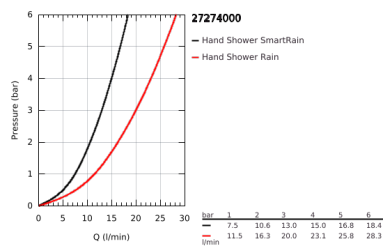

27 274 000 RAINSHOWER ECO 120 HAND SHOWER 2 SPRAYS

PRODUCT DESCRIPTION

- Colour: chrome
- spray patterns: Rain, SmartRain
- Eco function (reduction of flow rate)
- Elbow adapter for the combination of handshowers with shower sets
- GROHE LongLife finish
- GROHE DreamSpray - perfect spray pattern
- GROHE SpeedClean - effortless limescale removal
- Inner WaterGuide - inner insulation for surface protection
- universal mounting system, fitting all standard shower hoses
- suitable for instantaneous heater
- min. recommended pressure 1.0 bar

27 274 000 RAINSHOWER ECO 120 HAND SHOWER 2 SPRAYS

SPARE PARTS

1: Dirt strainer (Spare part-nr. 0700200M)