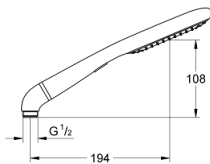

27 274 000 RAINSHOWER ECO 120 HAND SHOWER 2 SPRAYS

PRODUCT DESCRIPTION

- Colour: chrome
- spray patterns: Rain, SmartRain
- Eco function (reduction of flow rate)
- Elbow adapter for the combination of handshowers with shower sets
- GROHE LongLife finish
- GROHE DreamSpray - perfect spray pattern
- GROHE SpeedClean - effortless limescale removal
- Inner WaterGuide - inner insulation for surface protection
- universal mounting system, fitting all standard shower hoses
- suitable for instantaneous heater
- min. recommended pressure 1.0 bar

27 274 000 RAINSHOWER ECO 120 HAND SHOWER 2 SPRAYS

SPARE PARTS

1: Dirt strainer (Spare part-nr. 0700200M)