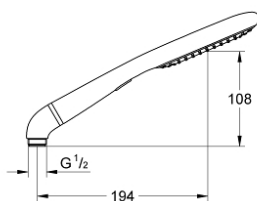

27 274 000 RAINSHOWER ECO 120 HAND SHOWER 2 SPRAYS

PRODUCT DESCRIPTION

- Tyc: Chrome
-
- eco function (reduction of flow rate)
- elbow adapter for the combination of hand showers with shower sets
- GROHE LongLife finish
- GROHE DreamSpray - perfect spray pattern
- GROHE SpeedClean - effortless limescale removal
- Inner WaterGuide - inner insulation for surface protection
- universal mounting system, fitting all standard shower hoses
- suitable for instantaneous heater
- min. recommended pressure 1.0 bar

27 274 000 **RAINSHOWER ECO 120 HAND SHOWER 2 SPRAYS**

SPARE PARTS

1: Dirt strainer (Spare part-nr. 0700200M)