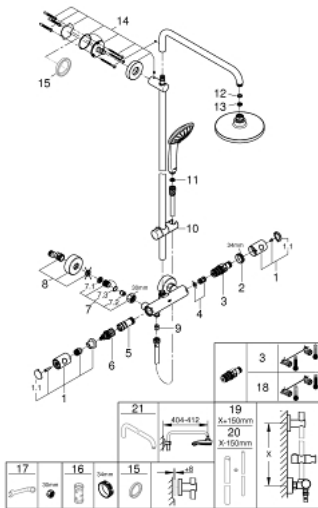

27 296 001 EUPHORIA SYSTEM 180 SHOWER SYSTEM WITH THERMOSTAT FOR WALL MOUNTING

SPARE PARTS

- 1: Metal handle 1/2" (Spare part-nr. 47984000)
 - 1.1: Cover cap (Spare part-nr. 6458500M)
 - 2: Fitting ring (Spare part-nr. 47743000)
 - 3: Thermostatic compact cartridge 1/2" (Spare part-nr. 47439000)
 - 4: Buffer (Spare part-nr. 47398000)
 - 5: Water flow (Spare part-nr. 47751000)
 - 6: Aquadimmer (Spare part-nr. 12433000)
 - 7: Non-return valve (Spare part-nr. 47189000)
 - 7.1: Dirt strainer (Spare part-nr. 0726400M)
 - 7.2: Non-return valve (Spare part-nr. 08565000)
 - 7.3: O-ring $\varnothing 17 \times \varnothing 2$ (Spare part-nr. 0305500M)
 - 8: S-union (Spare part-nr. 12662000)
 - 9: Non-return valve (Spare part-nr. 08565000)
 - 10: Glide element (Spare part-nr. 12140000)
 - 11: Dirt strainer (Spare part-nr. 0700200M)
 - 12: Fibre seal $\varnothing 18,5 \times \varnothing 12 \times 2$ (Spare part-nr. 0138900M)
 - 13: Dirt strainer (Spare part-nr. 48007000)
 - 14: Shower rail holder (Spare part-nr. 48279000)
 - 15: Compensation disc (Spare part-nr. 27180000)*
 - 16: Socket spanner (Spare part-nr. 19332000)*
 - 17: Special spanner (Spare part-nr. 19377000)*
 - 18: GROHE TurboStat cartridge 1/2" (Spare part-nr. 47175000)*
 - 19: Shower system pipe for retrofitting (Spare part-nr. 48053000)*
 - 20: Shower system pipe for retrofitting (Spare part-nr. 48054000)*
 - 21: Shower arm for shower systems (Spare part-nr. 14047000)*
- * Optional accessories