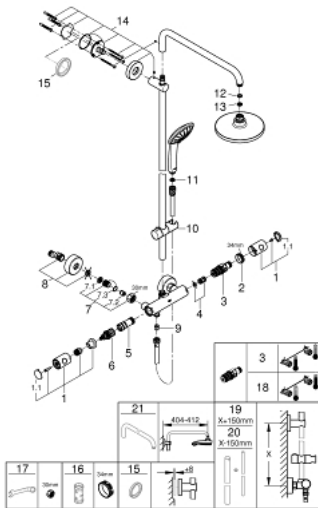

27 296 001 EUPHORIA SYSTEM 180 SHOWER SYSTEM WITH THERMOSTAT FOR WALL MOUNTING

SPARE PARTS

- 1: Metal handle 1/2" (Spare part-nr. 47984000)
- 1.1: Cover cap (Spare part-nr. 6458500M)
- 2: retaining ring (Spare part-nr. 47743000)
- 3: Thermostatic compact cartridge 1/2" (Spare part-nr. 47439000)
- 4: Buffer (Spare part-nr. 47398000)
- 5: Water flow (Spare part-nr. 47751000)
- 6: Aquadimmer (Spare part-nr. 12433000)
- 7: Non-return valve (Spare part-nr. 47189000)
- 7.1: Filter (Spare part-nr. 0726400M)
- 7.2: Non-return valve (Spare part-nr. 08565000)
- 7.3: O-Ring Ø17 x Ø2 (Spare part-nr. 0305500M)
- 8: S-union (Spare part-nr. 12662000)
- 9: Non-return valve (Spare part-nr. 08565000)
- 10: Glide element (Spare part-nr. 12140000)
- 11: Dirt strainer (Spare part-nr. 0700200M)
- 12: Fibre seal dia. Ø 18,5 x Ø 12 x 2 (Spare part-nr. 0138900M)
- 13: Dirt strainer (Spare part-nr. 48007000)
- 14: Shower rail holder (Spare part-nr. 48279000)
- 15: Compensation disc (Spare part-nr. 27180000)*
- 16: Socket spanner (Spare part-nr. 19332000)*
- 17: Special spanner (Spare part-nr. 19377000)*
- 18: GROHE TurboStat cartridge 1/2" (Spare part-nr. 47175000)*
- 19: Shower system pipe for retrofitting (Spare part-nr. 48053000)*
- 20: Shower system pipe for retrofitting (Spare part-nr. 48054000)*
- 21: Shower arm for shower systems (Spare part-nr. 14047000)*