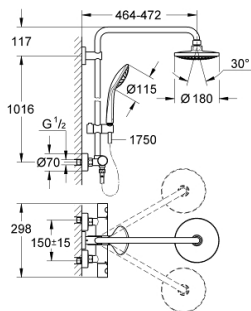

27 296 001 EUPHORIA SYSTEM 180 SHOWER SYSTEM WITH THERMOSTAT FOR WALL MOUNTING

PRODUCT DESCRIPTION

- Colour: chrome
- consisting of:
 - horizontal swivable 450 mm shower arm
 - exposed thermostat with Aquadimmer function
 - allows change between:
 - head shower Euphoria Cosmopolitan 180 (27 491 000)
 - spray pattern: Rain
 - maximum flow rate (at 3 bar): 15.5 l/min
 - with ball joint
 - rotation angle $\pm 15^\circ$
 - hand shower Euphoria 110 Massage (27 221)
 - maximum flow rate (at 3 bar): 11.5 l/min
 - adjustable in height with gliding element
 - shower hose Silverflex 1750 mm 1/2" x 1/2" (28 388)
 - GROHE TurboStat - compact cartridge with wax thermoelement
 - GROHE SafeStop - safety button at 38°C
 - GROHE SafeStop Plus - optional temperature limiter at 43°C included
 - GROHE DreamSpray - perfect spray pattern
 - GROHE LongLife finish
 - GROHE SpeedClean - effortless limescale removal
 - Inner WaterGuide - inner insulation for surface protection
 - TwistStop - to prevent hose from twisting
 - suitable for instantaneous heaters from 18 kW/h
 - minimum flow rate 7 l/min
 - optional upgrade: GROHE EasyReach tray (26 362), sold separately