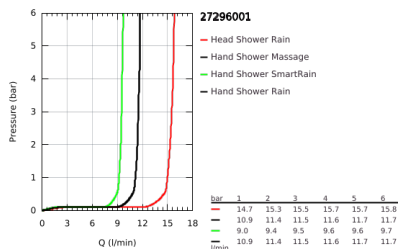

27 296 001 EUPHORIA SYSTEM 180 SHOWER SYSTEM WITH THERMOSTAT FOR WALL MOUNTING

PRODUCT DESCRIPTION

- Colour: chrome
- consisting of:
 - horizontal swivable 450 mm shower arm
 - exposed thermostat with Aquadimmer function
 - allows change between:
 - head shower Euphoria Cosmopolitan 180 (27 491 000)
 - spray pattern: Rain
 - maximum flow rate (at 3 bar): 15.5 l/min
 - with ball joint
 - rotation angle $\pm 15^\circ$
 - hand shower Euphoria 110 Massage (27 221)
 - maximum flow rate (at 3 bar): 11.5 l/min
 - adjustable in height with gliding element
 - shower hose Silverflex 1750 mm 1/2" x 1/2" (28 388)
 - GROHE TurboStat - compact cartridge with wax thermoelement
 - GROHE SafeStop - safety button at 38°C
 - GROHE SafeStop Plus - optional temperature limiter at 43°C included
 - GROHE DreamSpray - perfect spray pattern
 - GROHE LongLife finish
 - GROHE SpeedClean - effortless limescale removal
 - Inner WaterGuide - inner insulation for surface protection
 - TwistStop - to prevent hose from twisting
 - suitable for instantaneous heaters from 18 kW/h
 - minimum flow rate 7 l/min
 - optional upgrade: GROHE EasyReach tray (26 362), sold separately