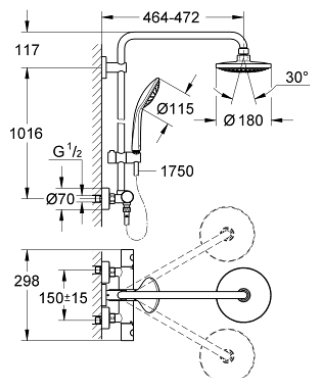

27 296 001 EUPHORIA SYSTEM 180 SHOWER SYSTEM WITH THERMOSTAT FOR WALL MOUNTING

PRODUCT DESCRIPTION

- Tyc: Chrome
- consisting of:
 - horizontal swivable 450 mm shower arm
 - exposed thermostat with Aquadimmer function
 - allows change between:
 - Euphoria Cosmopolitan 180 head shower (27 491 000)
 - spray pattern: Rain
 - maximum flow rate (at 3 bar): 15.5 l/min
 - with ball joint
 - rotation angle $\pm 15^\circ$
 - hand shower Euphoria 110 Massage (27 221)
 - maximum flow rate (at 3 bar): 11.5 l/min
 - adjustable in height with gliding element
 - shower hose Silverflex 1750 mm 1/2" x 1/2" (28 388)
 - GROHE TurboStat - compact cartridge with wax thermoelement
 - GROHE SafeStop safety button at 38°C (calibration required)
 - GROHE SafeStop Plus - optional temperature limiter at 43°C included
 - GROHE DreamSpray - perfect spray pattern
 - GROHE LongLife finish
 - GROHE SpeedClean - effortless limescale removal
 - Inner WaterGuide - inner insulation for surface protection
 - TwistStop - to prevent hose from twisting
 - suitable for instantaneous heaters from 18 kW/h
 - minimum flow rate 7 l/min
 - optional upgrade: GROHE EasyReach tray (26 362), sold separately