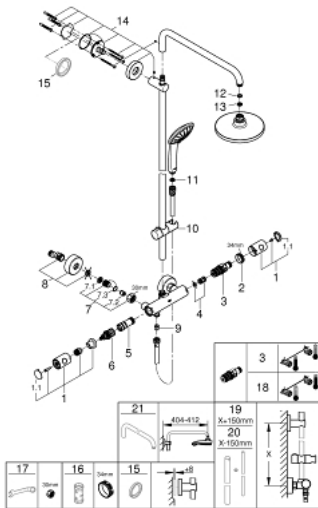

27 296 001 EUPHORIA SYSTEM 180 SHOWER SYSTEM WITH THERMOSTAT FOR WALL MOUNTING

SPARE PARTS

1. 1: Metal handle 1/2" (Spare part-nr. 47984000)
   - 1.1: Cover cap (Spare part-nr. 6458500M)
   - 2: Fitting ring (Spare part-nr. 47743000)
   - 3: Thermostatic compact cartridge 1/2" (Spare part-nr. 47439000)
   - 4: Buffer (Spare part-nr. 47398000)
   - 5: Water flow (Spare part-nr. 47751000)
   - 6: Aquadimmer (Spare part-nr. 12433000)
   - 7: Non-return valve (Spare part-nr. 47189000)
   - 7.1: Dirt strainer (Spare part-nr. 0726400M)
   - 7.2: Non-return valve (Spare part-nr. 08565000)
   - 7.3: O-ring $\varnothing 17 \times \varnothing 2$ (Spare part-nr. 0305500M)
   - 8: S-union (Spare part-nr. 12662000)
   - 9: Non-return valve (Spare part-nr. 08565000)
   - 10: Glide element (Spare part-nr. 12140000)
   - 11: Dirt strainer (Spare part-nr. 0700200M)
   - 12: Fibre seal $\varnothing 18,5 \times \varnothing 12 \times 2$ (Spare part-nr. 0138900M)
   - 13: Dirt strainer (Spare part-nr. 48007000)
   - 14: Shower rail holder (Spare part-nr. 48279000)
   - 15: Compensation disc (Spare part-nr. 27180000)*
   - 16: Socket spanner (Spare part-nr. 19332000)*
   - 17: Special spanner (Spare part-nr. 19377000)*
   - 18: GROHE TurboStat cartridge 1/2" (Spare part-nr. 47175000)*
   - 19: Shower system pipe for retrofitting (Spare part-nr. 48053000)*
   - 20: Shower system pipe for retrofitting (Spare part-nr. 48054000)*
   - 21: Shower arm for shower systems (Spare part-nr. 14047000)*
2. Optional accessories