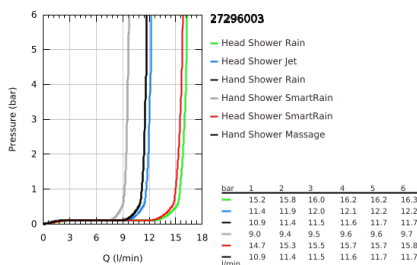

27 296 003 EUPHORIA SYSTEM 260 SHOWER SYSTEM WITH THERMOSTATIC MIXER FOR WALL MOUNTING

PRODUCT DESCRIPTION

- Colour: chrome
- consisting of:
 - horizontal swivable 450 mm shower arm
 - exposed thermostat with Aquadimmer function
 - allows change between:
 - head shower Euphoria 260 (26 455)
 - spray patterns: Rain, SmartRain, Jet
 - maximum flow rate (at 3 bar): 16 l/min
 - with ball joint
 - rotation angle $\pm 15^\circ$
 - hand shower Euphoria 110 Massage (27 221)
 - spray patterns: Rain, Massage, SmartRain
 - maximum flow rate (at 3 bar): 9.5 l/min
 - adjustable in height with gliding element
 - shower hose Silverflex 1750 mm 1/2" x 1/2" (28 388)
 - maximum flow rate system (at 3 bar): 16 l/min
 - GROHE TurboStat - compact cartridge with wax thermoelement
 - GROHE SafeStop - safety button at 38°C
 - GROHE SafeStop Plus - optional temperature limiter at 43°C included
 - GROHE CoolTouch - no risk of scalding
 - GROHE ProGrip - with knurled structure
 - GROHE DreamSpray - perfect spray pattern
 - GROHE LongLife finish
 - GROHE SprayDimmer - stepless flow rate adjustment
- Flexible Installation - 1 adjustable bracket for existing drill holes
- Inner WaterGuide - inner insulation for surface protection
- GROHE SpeedClean - effortless limescale removal
- TwistStop - to prevent hose from twisting
- suitable for instantaneous heaters from 18 kW/h
- minimum flow rate 5 l/min
- optional upgrade: GROHE EasyReach tray (26 362), sold separately
- professional exclusive