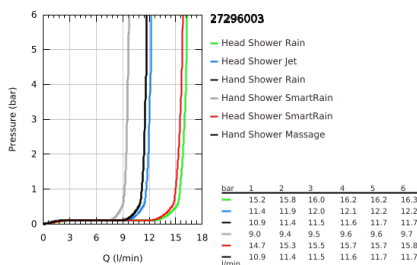

27 296 003 EUPHORIA SYSTEM 260 SHOWER SYSTEM WITH THERMOSTATIC MIXER FOR WALL MOUNTING

PRODUCT DESCRIPTION

- Colour: chrome
- consisting of:
 - horizontal swivable 450 mm shower arm
 - exposed thermostat with Aquadimmer function
 - allows change between:
 - head shower Euphoria 260 (26 455)
 - spray patterns: Rain, SmartRain, Jet
 - maximum flow rate (at 3 bar): 16 l/min
 - with ball joint
 - rotation angle $\pm 15^\circ$
 - hand shower Euphoria 110 Massage (27 221)
 - spray patterns: Rain, Massage, SmartRain
 - maximum flow rate (at 3 bar): 9.5 l/min
 - adjustable in height with gliding element
 - shower hose Silverflex 1750 mm 1/2" x 1/2" (28 388)
 - maximum flow rate system (at 3 bar): 16 l/min
 - GROHE TurboStat - compact cartridge with wax thermoelement
 - GROHE SafeStop - safety button at 38°C
 - GROHE SafeStop Plus - optional temperature limiter at 43°C included
 - GROHE CoolTouch - no risk of scalding
 - GROHE ProGrip - with knurl structure
 - GROHE DreamSpray - perfect spray pattern
 - GROHE LongLife finish
 - GROHE SprayDimmer - stepless flow rate adjustment
- Flexible Installation - 1 adjustable bracket for existing drill holes
- Inner WaterGuide - inner insulation for surface protection
- GROHE SpeedClean - effortless limescale removal
- TwistStop - to prevent hose from twisting
- suitable for instantaneous heaters from 18 kW/h
- minimum flow rate 5 l/min
- optional upgrade: GROHE EasyReach tray (26 362), sold separately
- professional exclusive