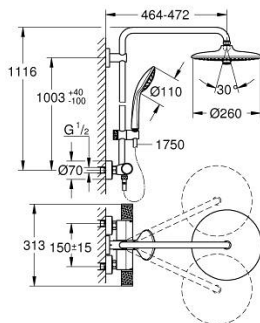

27 296 003 EUPHORIA SYSTEM 260 SHOWER SYSTEM WITH THERMOSTATIC MIXER FOR WALL MOUNTING

PRODUCT DESCRIPTION

- Colour: chrome
- consisting of:
 - horizontal swivable 450 mm shower arm
 - exposed thermostat with Aquadimmer function
 - allows change between:
 - head shower Euphoria 260 (26 455)
 - spray patterns: Rain, SmartRain, Jet
 - maximum flow rate (at 3 bar): 16 l/min
 - with ball joint
 - rotation angle $\pm 15^\circ$
 - hand shower Euphoria 110 Massage (27 221)
 - spray patterns: Rain, Massage, SmartRain
 - maximum flow rate (at 3 bar): 9.5 l/min
 - adjustable in height with gliding element
 - shower hose Silverflex 1750 mm 1/2" x 1/2" (28 388)
 - maximum flow rate system (at 3 bar): 16 l/min
 - GROHE TurboStat - compact cartridge with wax thermoelement
 - GROHE SafeStop - safety button at 38°C
 - GROHE SafeStop Plus - optional temperature limiter at 43°C included
 - GROHE CoolTouch - no risk of scalding
 - GROHE ProGrip - with knurled structure
 - GROHE DreamSpray - perfect spray pattern
 - GROHE LongLife finish
 - GROHE SprayDimmer - stepless flow rate adjustment
- Flexible Installation - 1 adjustable bracket for existing drill holes
- Inner WaterGuide - inner insulation for surface protection
- GROHE SpeedClean - effortless limescale removal
- TwistStop - to prevent hose from twisting
- suitable for instantaneous heaters from 18 kW/h
- minimum flow rate 5 l/min
- optional upgrade: GROHE EasyReach tray (26 362), sold separately
- professional exclusive