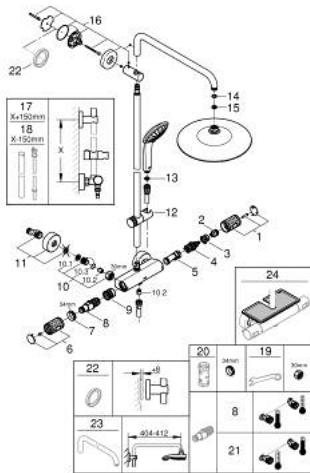

27 296 003 EUPHORIA SYSTEM 260 SHOWER SYSTEM WITH THERMOSTATIC MIXER FOR WALL MOUNTING

SPARE PARTS

- 1: Shut-off handle (Spare part-nr. 49162000)
- 2: Stop ring (Spare part-nr. 47986000)
- 3: Stop ring (Spare part-nr. 47965000)
- 4: Aquadimmer (Spare part-nr. 47364000)
- 5: Water flow (Spare part-nr. 47887000)
- 6: Shut-off handle (Spare part-nr. 49160000)
- 7: retaining ring (Spare part-nr. 47743000)
- 8: Thermostatic compact cartridge 1/2" (Spare part-nr. 47439000)
- 9: Race (Spare part-nr. 47975000)
- 10: Non-return valve (Spare part-nr. 47189000)
- 10.1: Filter (Spare part-nr. 0726400M)
- 10.2: Non-return valve (Spare part-nr. 08565000)
- 10.3: O-Ring Ø17 x Ø2 (Spare part-nr. 0305500M)
- 11: S-union (Spare part-nr. 12662000)
- 12: Glide element (Spare part-nr. 48424000)
- 13: Dirt strainer (Spare part-nr. 0700200M)
- 14: Fibre seal dia. Ø 18,5 x Ø 12 x 2 (Spare part-nr. 0138900M)
- 15: Dirt strainer (Spare part-nr. 48007000)
- 16: Shower rail holder (Spare part-nr. 48279000)
- 17: Shower system pipe for retrofitting (Spare part-nr. 48514000)*
- 18: Shower system pipe for retrofitting (Spare part-nr. 48515000)*
- 19: Special spanner (Spare part-nr. 19377000)*
- 20: Socket spanner (Spare part-nr. 19332000)*
- 21: GROHE TurboStat cartridge 1/2" (Spare part-nr. 47175000)*
- 22: Compensation disc (Spare part-nr. 27180000)*
- 23: Shower arm for shower systems (Spare part-nr. 14047000)*
- 24: GROHE EasyReach tray (Spare part-nr. 26362LN1)*