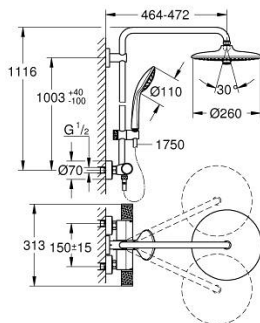

27 296 003 EUPHORIA SYSTEM 260 SHOWER SYSTEM WITH THERMOSTATIC MIXER FOR WALL MOUNTING

PRODUCT DESCRIPTION

- Colour: chrome
- consisting of:
 - horizontal swivable 450 mm shower arm
 - exposed thermostat with Aquadimmer function
 - allows change between:
 - head shower Euphoria 260 (26 455)
 - spray patterns: Rain, SmartRain, Jet
 - maximum flow rate (at 3 bar): 16 l/min
 - with ball joint
 - rotation angle $\pm 15^\circ$
 - hand shower Euphoria 110 Massage (27 221)
 - spray patterns: Rain, Massage, SmartRain
 - maximum flow rate (at 3 bar): 9.5 l/min
 - adjustable in height with gliding element
 - shower hose Silverflex 1750 mm 1/2" x 1/2" (28 388)
 - maximum flow rate system (at 3 bar): 16 l/min
 - GROHE TurboStat - compact cartridge with wax thermoelement
 - GROHE SafeStop - safety button at 38°C
 - GROHE SafeStop Plus - optional temperature limiter at 43°C included
 - GROHE CoolTouch - no risk of scalding
 - GROHE ProGrip - with knurl structure
 - GROHE DreamSpray - perfect spray pattern
 - GROHE LongLife finish
 - GROHE SprayDimmer - stepless flow rate adjustment
- Flexible Installation - 1 adjustable bracket for existing drill holes
- Inner WaterGuide - inner insulation for surface protection
- GROHE SpeedClean - effortless limescale removal
- TwistStop - to prevent hose from twisting
- suitable for instantaneous heaters from 18 kW/h
- minimum flow rate 5 l/min
- optional upgrade: GROHE EasyReach tray (26 362), sold separately
- professional exclusive