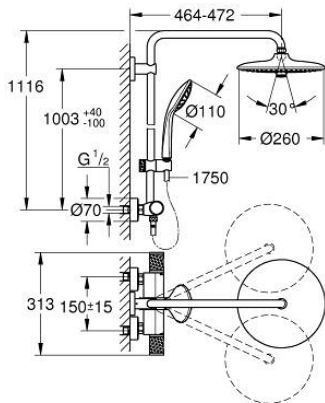

## 27 296 003 EUPHORIA SYSTEM 260 SHOWER SYSTEM WITH THERMOSTATIC MIXER FOR WALL MOUNTING

### PRODUCT DESCRIPTION

- Tyc: Chrome
- consisting of:
  - horizontal swivable 450 mm shower arm
  - exposed thermostat with Aquadimmer function
  - allows change between:
    - head shower Euphoria 260 (26 455)
    - spray patterns: Rain, SmartRain, Jet
    - maximum flow rate (at 3 bar): 16 l/min
  - with ball joint
  - rotation angle  $\pm 15^\circ$
  - hand shower Euphoria 110 Massage (27 221)
  - spray patterns: Rain, Massage, SmartRain
  - maximum flow rate (at 3 bar): 9.5 l/min
  - adjustable in height with gliding element
  - shower hose Silverflex 1750 mm 1/2" x 1/2" (28 388)
  - maximum flow rate system (at 3 bar): 16 l/min
  - GROHE TurboStat - compact cartridge with wax thermoelement
  - GROHE SafeStop safety button at 38°C ( calibration required )
  - GROHE SafeStop Plus - optional temperature limiter at 43°C included
  - GROHE CoolTouch - no risk of scalding
  - GROHE ProGrip - with knurl structure
  - GROHE DreamSpray - perfect spray pattern
  - GROHE LongLife finish
  - GROHE SprayDimmer - stepless flow rate adjustment
- Flexible Installation - 1 adjustable bracket for existing drill holes
- Inner WaterGuide - inner insulation for surface protection
- GROHE SpeedClean - effortless limescale removal
- TwistStop - to prevent hose from twisting
- suitable for instantaneous heaters from 18 kW/h
- minimum flow rate 5 l/min
- optional upgrade: GROHE EasyReach tray (26 362), sold separately
- professional exclusive