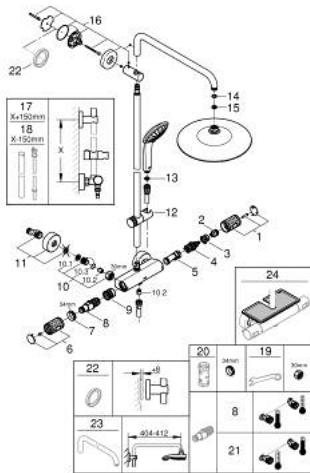

27 296 003 EUPHORIA SYSTEM 260 SHOWER SYSTEM WITH THERMOSTATIC MIXER FOR WALL MOUNTING

SPARE PARTS

- 1: Shut-off handle (Spare part-nr. 49162000)
- 2: Stop ring (Spare part-nr. 47986000)
- 3: Stop ring (Spare part-nr. 47965000)
- 4: Aquadimmer (Spare part-nr. 47364000)
- 5: Water flow (Spare part-nr. 47887000)
- 6: Shut-off handle (Spare part-nr. 49160000)
- 7: Fitting ring (Spare part-nr. 47743000)
- 8: Thermostatic compact cartridge 1/2" (Spare part-nr. 47439000)
- 9: Race (Spare part-nr. 47975000)
- 10: Non-return valve (Spare part-nr. 47189000)
- 10.1: Dirt strainer (Spare part-nr. 0726400M)
- 10.2: Non-return valve (Spare part-nr. 08565000)
- 10.3: O-ring $\varnothing 17 \times \varnothing 2$ (Spare part-nr. 0305500M)
- 11: S-union (Spare part-nr. 12662000)
- 12: Glide element (Spare part-nr. 48424000)
- 13: Dirt strainer (Spare part-nr. 0700200M)
- 14: Fibre seal $\varnothing 18,5 \times \varnothing 12 \times 2$ (Spare part-nr. 0138900M)
- 15: Dirt strainer (Spare part-nr. 48007000)
- 16: Shower rail holder (Spare part-nr. 48279000)
- 17: Shower system pipe for retrofitting (Spare part-nr. 48514000)*
- 18: Shower system pipe for retrofitting (Spare part-nr. 48515000)*
- 19: Special spanner (Spare part-nr. 19377000)*
- 20: Socket spanner (Spare part-nr. 19332000)*
- 21: GROHE TurboStat cartridge 1/2" (Spare part-nr. 47175000)*
- 22: Compensation disc (Spare part-nr. 27180000)*
- 23: Shower arm for shower systems (Spare part-nr. 14047000)*
- 24: GROHE EasyReach tray (Spare part-nr. 26362LN1)*

* Optional accessories