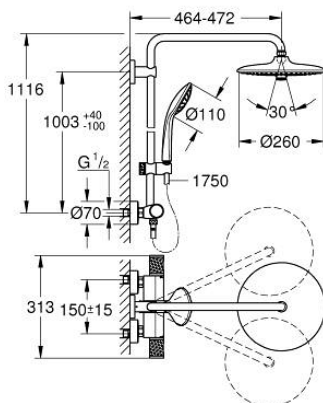

### PRODUCT DESCRIPTION

- Tyc: Chrome
- consisting of:
  - horizontal swivable 450 mm shower arm
  - exposed thermostat with Aquadimmer function
  - allows change between:
    - head shower Euphoria 260 (26 455)
    - spray patterns: Rain, SmartRain, Jet
    - maximum flow rate (at 3 bar): 16 l/min
  - with ball joint
  - rotation angle  $\pm 15^\circ$
  - hand shower Euphoria 110 Massage (27 221)
  - spray patterns: Rain, Massage, SmartRain
  - maximum flow rate (at 3 bar): 9.5 l/min
  - adjustable in height with gliding element
  - shower hose Silverflex 1750 mm 1/2" x 1/2" (28 388)
  - maximum flow rate system (at 3 bar): 16 l/min
  - GROHE TurboStat - compact cartridge with wax thermoelement
  - GROHE SafeStop safety button at 38°C ( calibration required )
  - GROHE SafeStop Plus - optional temperature limiter at 43°C included
  - GROHE CoolTouch - no risk of scalding
  - GROHE ProGrip - with knurled structure
  - GROHE DreamSpray - perfect spray pattern
  - GROHE LongLife finish
  - GROHE SprayDimmer - stepless flow rate adjustment
- Flexible Installation - 1 adjustable bracket for existing drill holes
- Inner WaterGuide - inner insulation for surface protection
- GROHE SpeedClean - effortless limescale removal
- TwistStop - to prevent hose from twisting
- suitable for instantaneous heaters from 18 kW/h
- minimum flow rate 5 l/min
- optional upgrade: GROHE EasyReach tray (26 362), sold separately
- professional exclusive