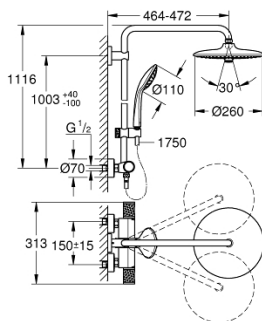

27 298 003 VITALIO JOY SYSTEM 260 SHOWER SYSTEM WITH THERMOSTATIC MIXER FOR WALL MOUNTING

PRODUCT DESCRIPTION

- Colour: chrome
- consisting of:
 - horizontal swivable 450 mm shower arm
 - exposed Precision thermostatic mixer with Aquadimmer function
 - allows change between:
 - head shower Vitalio Joy 260 (26 462)
 - spray patterns: Rain, SmartRain, Jet
 - maximum flow rate (at 3 bar): 7.5 l/min
 - with ball joint
 - rotation angle $\pm 15^\circ$
 - hand shower Vitalio Joy 110 Massage (27 319)
 - spray patterns: Rain, Massage, SmartRain
 - maximum flow rate (at 3 bar): 8 l/min
 - adjustable in height with gliding element
 - shower hose VitalioFlex Silver 1.750 mm, 1/2" x 1/2" (27 506)
 - AquaCalibrator limits maximum flow rate of system (at 3 bar): 8 l/min
 - GROHE EcoJoy - less water, perfect flow
 - GROHE TurboStat - compact cartridge with wax thermoelement
 - GROHE SafeStop - safety button at 38°C
 - GROHE SafeStop Plus - optional temperature limiter at 43°C included
 - GROHE CoolTouch - no risk of scalding
 - GROHE ProGrip - with knurled structure
 - GROHE DreamSpray - perfect spray pattern
 - GROHE LongLife finish
 - GROHE SprayDimmer - stepless flow rate adjustment
 - Flexible Installation - 1 adjustable bracket for existing drill holes
 - Inner WaterGuide - inner insulation for surface protection
 - GROHE SpeedClean - effortless limescale removal
 - TwistStop - to prevent hose from twisting
- suitable for instantaneous heaters from 18 kW/h
- minimum flow rate 5 l/min
- Consumer edition
- QuickSpanner included