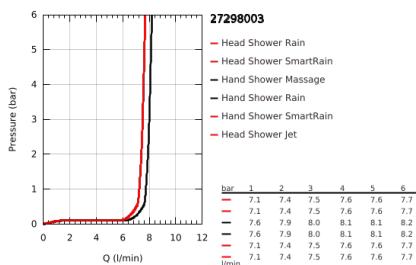

27 298 003 VITALIO JOY SYSTEM 260 SHOWER SYSTEM WITH THERMOSTATIC MIXER FOR WALL MOUNTING

PRODUCT DESCRIPTION

- Colour: chrome
- consisting of:
 - horizontal swivable 450 mm shower arm
 - exposed Precision thermostatic mixer with Aquadimmer function
 - allows change between:
 - head shower Vitalio Joy 260 (26 462)
 - spray patterns: Rain, SmartRain, Jet
 - maximum flow rate (at 3 bar): 7.5 l/min
 - with ball joint
 - rotation angle $\pm 15^\circ$
 - hand shower Vitalio Joy 110 Massage (27 319)
 - spray patterns: Rain, Massage, SmartRain
 - maximum flow rate (at 3 bar): 8 l/min
 - adjustable in height with gliding element
 - shower hose VitalioFlex Silver 1.750 mm, 1/2" x 1/2" (27 506)
 - AquaCalibrator limits maximum flow rate of system (at 3 bar): 8 l/min
 - GROHE EcoJoy - less water, perfect flow
 - GROHE TurboStat - compact cartridge with wax thermoelement
 - GROHE SafeStop - safety button at 38°C
 - GROHE SafeStop Plus - optional temperature limiter at 43°C included
 - GROHE CoolTouch - no risk of scalding
 - GROHE ProGrip - with knurled structure
 - GROHE DreamSpray - perfect spray pattern
 - GROHE LongLife finish
 - GROHE SprayDimmer - stepless flow rate adjustment
 - Flexible Installation - 1 adjustable bracket for existing drill holes
 - Inner WaterGuide - inner insulation for surface protection
 - GROHE SpeedClean - effortless limescale removal
 - TwistStop - to prevent hose from twisting
- suitable for instantaneous heaters from 18 kW/h
- minimum flow rate 5 l/min
- Consumer edition
- QuickSpanner included