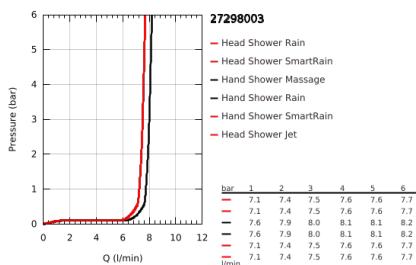

27 298 003 VITALIO JOY SYSTEM 260 SHOWER SYSTEM WITH THERMOSTATIC MIXER FOR WALL MOUNTING

PRODUCT DESCRIPTION

- Colour: chrome
- consisting of:
 - horizontal swivable 450 mm shower arm
 - exposed Precision thermostatic mixer with Aquadimmer function
 - allows change between:
 - head shower Vitalio Joy 260 (26 462)
 - spray patterns: Rain, SmartRain, Jet
 - maximum flow rate (at 3 bar): 7.5 l/min
 - with ball joint
 - rotation angle $\pm 15^\circ$
 - hand shower Vitalio Joy 110 Massage (27 319)
 - spray patterns: Rain, Massage, SmartRain
 - maximum flow rate (at 3 bar): 8 l/min
 - adjustable in height with gliding element
 - shower hose VitalioFlex Silver 1.750 mm, 1/2" x 1/2" (27 506)
 - maximum flow rate system (at 3 bar): 8 l/min
 - GROHE EcoJoy - less water, perfect flow
 - GROHE TurboStat - compact cartridge with wax thermoelement
 - GROHE SafeStop - safety button at 38°C
 - GROHE SafeStop Plus - optional temperature limiter at 43°C included
 - GROHE CoolTouch - no risk of scalding
 - GROHE ProGrip - with knurl structure
 - GROHE DreamSpray - perfect spray pattern
 - GROHE LongLife finish
 - GROHE SprayDimmer - stepless flow rate adjustment
 - Flexible Installation - 1 adjustable bracket for existing drill holes
 - Inner WaterGuide - inner insulation for surface protection
 - GROHE SpeedClean - effortless limescale removal
 - TwistStop - to prevent hose from twisting
 - suitable for instantaneous heaters from 18 kW/h
 - minimum flow rate 5 l/min
 - Consumer edition
 - QuickSpanner included