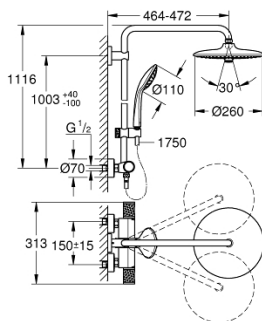

27 298 003 VITALIO JOY SYSTEM 260 SHOWER SYSTEM WITH THERMOSTATIC MIXER FOR WALL MOUNTING

PRODUCT DESCRIPTION

- Colour: chrome
- consisting of:
 - horizontal swivable 450 mm shower arm
 - exposed Precision thermostatic mixer with Aquadimmer function
 - allows change between:
 - head shower Vitalio Joy 260 (26 462)
 - spray patterns: Rain, SmartRain, Jet
 - maximum flow rate (at 3 bar): 7.5 l/min
 - with ball joint
 - rotation angle $\pm 15^\circ$
 - hand shower Vitalio Joy 110 Massage (27 319)
 - spray patterns: Rain, Massage, SmartRain
 - maximum flow rate (at 3 bar): 8 l/min
 - adjustable in height with gliding element
 - shower hose VitalioFlex Silver 1.750 mm, 1/2" x 1/2" (27 506)
 - maximum flow rate system (at 3 bar): 8 l/min
 - GROHE EcoJoy - less water, perfect flow
 - GROHE TurboStat - compact cartridge with wax thermoelement
 - GROHE SafeStop - safety button at 38°C
 - GROHE SafeStop Plus - optional temperature limiter at 43°C included
 - GROHE CoolTouch - no risk of scalding
 - GROHE ProGrip - with knurl structure
 - GROHE DreamSpray - perfect spray pattern
 - GROHE LongLife finish
 - GROHE SprayDimmer - stepless flow rate adjustment
 - Flexible Installation - 1 adjustable bracket for existing drill holes
 - Inner WaterGuide - inner insulation for surface protection
 - GROHE SpeedClean - effortless limescale removal
 - TwistStop - to prevent hose from twisting
 - suitable for instantaneous heaters from 18 kW/h
 - minimum flow rate 5 l/min
 - Consumer edition
 - QuickSpanner included