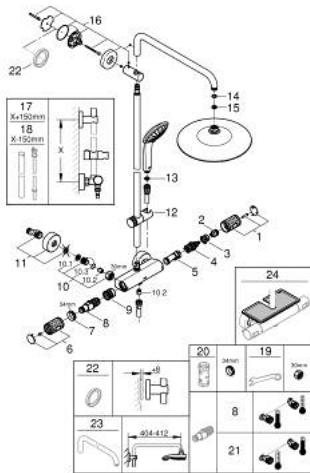

27 298 003 VITALIO JOY SYSTEM 260 SHOWER SYSTEM WITH THERMOSTATIC MIXER FOR WALL MOUNTING

SPARE PARTS

- 1: Shut-off handle (Spare part-nr. 49162000)
 - 2: Stop ring (Spare part-nr. 47986000)
 - 3: Stop ring (Spare part-nr. 47965000)
 - 4: Aquadimmer (Spare part-nr. 47364000)
 - 5: Water flow (Spare part-nr. 47887000)
 - 6: Shut-off handle (Spare part-nr. 49160000)
 - 7: retaining ring (Spare part-nr. 47743000)
 - 8: Thermostatic compact cartridge 1/2" (Spare part-nr. 47439000)
 - 9: Race (Spare part-nr. 47975000)
 - 10: Non-return valve (Spare part-nr. 47189000)
 - 10.1: Filter (Spare part-nr. 0726400M)
 - 10.2: Non-return valve (Spare part-nr. 08565000)
 - 10.3: O-Ring Ø17 x Ø2 (Spare part-nr. 0305500M)
 - 11: S-union (Spare part-nr. 12662000)
 - 12: Glide element (Spare part-nr. 48424000)
 - 13: Dirt strainer (Spare part-nr. 0700200M)
 - 14: Fibre seal dia. Ø 18,5 x Ø 12 x 2 (Spare part-nr. 0138900M)
 - 15: Dirt strainer (Spare part-nr. 48007000)
 - 16: Shower rail holder (Spare part-nr. 48279000)
 - 17: Shower system pipe for retrofitting (Spare part-nr. 48514000)*
 - 18: Shower system pipe for retrofitting (Spare part-nr. 48515000)*
 - 19: Special spanner (Spare part-nr. 19377000)*
 - 20: Socket spanner (Spare part-nr. 19332000)*
 - 21: GROHE TurboStat cartridge 1/2" (Spare part-nr. 47175000)*
 - 22: Compensation disc (Spare part-nr. 27180000)*
 - 23: Shower arm for shower systems (Spare part-nr. 14047000)*
 - 24: GROHE EasyReach tray (Spare part-nr. 26362LN1)*
- * Optional accessories