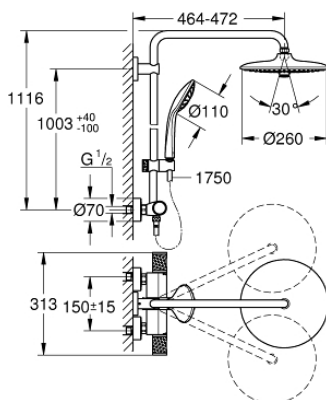

## 27 298 003 VITALIO JOY SYSTEM 260 SHOWER SYSTEM WITH THERMOSTATIC MIXER FOR WALL MOUNTING

### PRODUCT DESCRIPTION

- Tyc: Chrome
- consisting of:
  - horizontal swivable 450 mm shower arm
  - exposed Precision thermostats with Aquadimmer function
  - allows change between:
    - head shower Vitalio Joy 260 (26 462)
    - spray patterns: Rain, SmartRain, Jet
    - maximum flow rate (at 3 bar): 7.5 l/min
  - with ball joint
  - rotation angle  $\pm 15^\circ$
  - hand shower Vitalio Joy 110 Massage (27 319)
  - spray patterns: Rain, Massage, SmartRain
  - maximum flow rate (at 3 bar): 8 l/min
  - adjustable in height with gliding element
  - shower hose VitalioFlex Silver 1.750 mm,  $\frac{1}{2}$ " x  $\frac{1}{2}$ " (27 506)
  - maximum flow rate system (at 3 bar): 8 l/min
  - GROHE EcoJoy - Less water, perfect flow
  - GROHE TurboStat - compact cartridge with wax thermoelement
  - GROHE SafeStop safety button at 38°C ( calibration required )
  - GROHE SafeStop Plus - optional temperature limiter at 43°C included
  - GROHE CoolTouch - no risk of scalding
  - GROHE ProGrip - with knurl structure
  - GROHE DreamSpray - perfect spray pattern
  - GROHE LongLife finish
  - GROHE SprayDimmer - stepless flow rate adjustment
- Flexible Installation - 1 adjustable bracket for existing drill holes
- Inner WaterGuide - inner insulation for surface protection
- GROHE SpeedClean - effortless limescale removal
- TwistStop - to prevent hose from twisting
- suitable for instantaneous heaters from 18 kW/h
- minimum flow rate 5 l/min
- Consumer edition
- QuickSpanner included