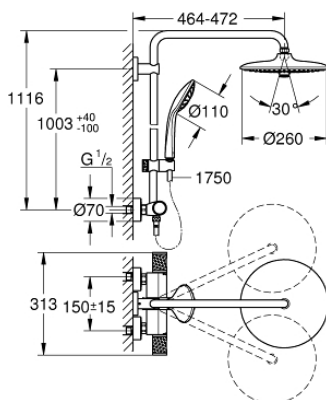

## 27 298 003 VITALIO JOY SYSTEM 260 SHOWER SYSTEM WITH THERMOSTATIC MIXER FOR WALL MOUNTING

### PRODUCT DESCRIPTION

- Tyc: Chrome
- consisting of:
  - horizontal swivable 450 mm shower arm
  - exposed Precision thermostats with Aquadimmer function
  - allows change between:
    - head shower Vitalio Joy 260 (26 462)
    - spray patterns: Rain, SmartRain, Jet
    - maximum flow rate (at 3 bar): 7.5 l/min
  - with ball joint
  - rotation angle  $\pm 15^\circ$
  - hand shower Vitalio Joy 110 Massage (27 319)
  - spray patterns: Rain, Massage, SmartRain
  - maximum flow rate (at 3 bar): 8 l/min
  - adjustable in height with gliding element
  - shower hose VitalioFlex Silver 1.750 mm,  $\frac{1}{2}$ " x  $\frac{1}{2}$ " (27 506)
  - maximum flow rate system (at 3 bar): 8 l/min
  - GROHE EcoJoy - Less water, perfect flow
  - GROHE TurboStat - compact cartridge with wax thermoelement
  - GROHE SafeStop safety button at 38°C ( calibration required )
  - GROHE SafeStop Plus - optional temperature limiter at 43°C included
  - GROHE CoolTouch - no risk of scalding
  - GROHE ProGrip - with knurled structure
  - GROHE DreamSpray - perfect spray pattern
  - GROHE LongLife finish
  - GROHE SprayDimmer - stepless flow rate adjustment
- Flexible Installation - 1 adjustable bracket for existing drill holes
- Inner WaterGuide - inner insulation for surface protection
- GROHE SpeedClean - effortless limescale removal
- TwistStop - to prevent hose from twisting
- suitable for instantaneous heaters from 18 kW/h
- minimum flow rate 5 l/min
- Consumer edition
- QuickSpanner included