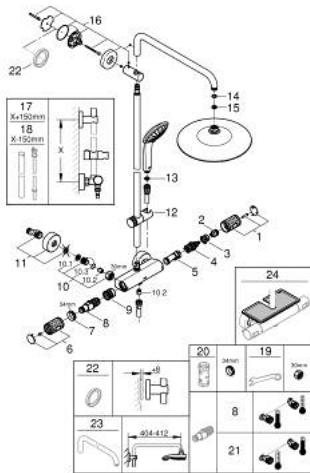

27 298 003 VITALIO JOY SYSTEM 260 SHOWER SYSTEM WITH THERMOSTATIC MIXER FOR WALL MOUNTING

SPARE PARTS

1. 1: Shut-off handle (Spare part-nr. 49162000)
   - 2: Stop ring (Spare part-nr. 47986000)
   - 3: Stop ring (Spare part-nr. 47965000)
   - 4: Aquadimmer (Spare part-nr. 47364000)
   - 5: Water flow (Spare part-nr. 47887000)
   - 6: Shut-off handle (Spare part-nr. 49160000)
   - 7: Fitting ring (Spare part-nr. 47743000)
   - 8: Thermostatic compact cartridge 1/2" (Spare part-nr. 47439000)
   - 9: Race (Spare part-nr. 47975000)
   - 10: Non-return valve (Spare part-nr. 47189000)
   - 10.1: Dirt strainer (Spare part-nr. 0726400M)
   - 10.2: Non-return valve (Spare part-nr. 08565000)
   - 10.3: O-ring $\varnothing 17 \times \varnothing 2$ (Spare part-nr. 0305500M)
   - 11: S-union (Spare part-nr. 12662000)
   - 12: Glide element (Spare part-nr. 48424000)
   - 13: Dirt strainer (Spare part-nr. 0700200M)
   - 14: Fibre seal $\varnothing 18,5 \times \varnothing 12 \times 2$ (Spare part-nr. 0138900M)
   - 15: Dirt strainer (Spare part-nr. 48007000)
   - 16: Shower rail holder (Spare part-nr. 48279000)
   - 17: Shower system pipe for retrofitting (Spare part-nr. 48514000)*
   - 18: Shower system pipe for retrofitting (Spare part-nr. 48515000)*
   - 19: Special spanner (Spare part-nr. 19377000)*
   - 20: Socket spanner (Spare part-nr. 19332000)*
   - 21: GROHE TurboStat cartridge 1/2" (Spare part-nr. 47175000)*
   - 22: Compensation disc (Spare part-nr. 27180000)*
   - 23: Shower arm for shower systems (Spare part-nr. 14047000)*
   - 24: GROHE EasyReach tray (Spare part-nr. 26362LN1)*
2. Optional accessories