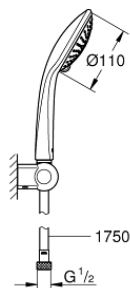

27 355 000 EUPHORIA 110 CHAMPAGNE WALL HOLDER SET 3 SPRAYS

PRODUCT DESCRIPTION

- Colour: chrome
- consisting of:
 - hand shower Champagne (27 222)
 - maximum flow rate (at 3 bar): 17 l/min
 - wall shower holder
 - shower hose Silverflex 1750 mm 1/2" x 1/2" (28 388)
 - GROHE DreamSpray - perfect spray pattern
 - GROHE SprayDimmer - stepless flow rate adjustment
 - GROHE LongLife finish
 - GROHE SpeedClean - effortless limescale removal
 - Inner WaterGuide - inner insulation for surface protection
 - TwistStop - to prevent hose from twisting
 - suitable for instantaneous heater
 - min. recommended pressure 1.0 bar

27 355 000 **EUPHORIA 110 CHAMPAGNE WALL HOLDER SET 3 SPRAYS**

SPARE PARTS

1: Dirt strainer (Spare part-nr. 0700200M)