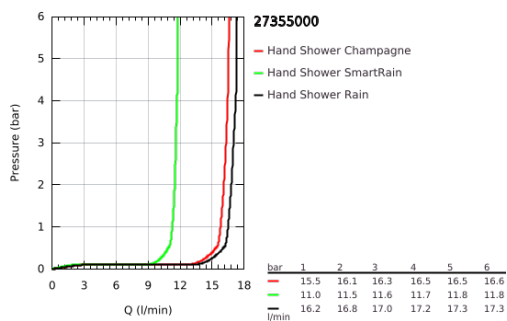

27 355 000 EUPHORIA 110 CHAMPAGNE WALL HOLDER SET 3 SPRAYS

PRODUCT DESCRIPTION

- Colour: chrome
- consisting of:
 - hand shower Champagne (27 222)
 - maximum flow rate (at 3 bar): 17 l/min
 - wall shower holder
 - shower hose Silverflex 1750 mm 1/2" x 1/2" (28 388)
 - GROHE DreamSpray - perfect spray pattern
 - GROHE SprayDimmer - stepless flow rate adjustment
 - GROHE LongLife finish
 - GROHE SpeedClean - effortless limescale removal
 - Inner WaterGuide - inner insulation for surface protection
 - TwistStop - to prevent hose from twisting
 - suitable for instantaneous heater
 - min. recommended pressure 1.0 bar