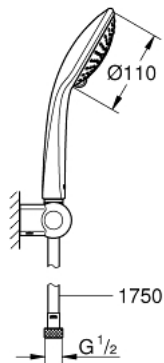

27 355 000 EUPHORIA 110 CHAMPAGNE WALL HOLDER SET 3 SPRAYS

PRODUCT DESCRIPTION

- Tyc: Chrome
- consisting of:
 - hand shower Champagne (27 222)
 - maximum flow rate (at 3 bar): 17 l/min
 - wall shower holder
 - shower hose Silverflex 1750 mm 1/2" x 1/2" (28 388)
 - GROHE DreamSpray - perfect spray pattern
 - GROHE SprayDimmer - stepless flow rate adjustment
 - GROHE LongLife finish
 - GROHE SpeedClean - effortless limescale removal
 - Inner WaterGuide - inner insulation for surface protection
 - TwistStop - to prevent hose from twisting
 - suitable for instantaneous heater
 - min. recommended pressure 1.0 bar

27 355 000 **EUPHORIA 110 CHAMPAGNE WALL HOLDER SET 3 SPRAYS**

SPARE PARTS

1: Dirt strainer (Spare part-nr. 0700200M)