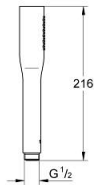

27 367 000 EUPHORIA COSMOPOLITAN STICK HAND SHOWER 1 SPRAY

PRODUCT DESCRIPTION

- Colour: chrome
- spray pattern: Standard spray
- maximum flow rate (at 3 bar): 15 l/min
- GROHE LongLife finish
- GROHE SpeedClean - effortless limescale removal
- Inner WaterGuide - inner insulation for surface protection
- universal mounting system, fitting all standard shower hoses

27 367 000 **EUPHORIA COSMOPOLITAN STICK HAND SHOWER 1 SPRAY**

SPARE PARTS

1: Dirt strainer (Spare part-nr. 0700200M)