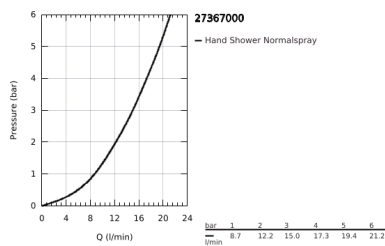

27 367 000 EUPHORIA COSMOPOLITAN STICK HAND SHOWER 1 SPRAY

PRODUCT DESCRIPTION

- Colour: chrome
- spray pattern: Standard spray
- maximum flow rate (at 3 bar): 15 l/min
- GROHE LongLife finish
- GROHE SpeedClean - effortless limescale removal
- Inner WaterGuide - inner insulation for surface protection
- universal mounting system, fitting all standard shower hoses

27 367 000 **EUPHORIA COSMOPOLITAN STICK HAND SHOWER 1 SPRAY**

SPARE PARTS

1: Dirt strainer (Spare part-nr. 0700200M)