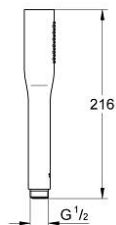

### PRODUCT DESCRIPTION

- Tyc: Chrome
- spray pattern: Standard spray
- maximum flow rate (at 3 bar): 15 l/min
- GROHE LongLife finish
- GROHE SpeedClean - effortless limescale removal
- Inner WaterGuide - inner insulation for surface protection
- universal mounting system, fitting all standard shower hoses

27 367 000 **EUPHORIA COSMOPOLITAN STICK HAND SHOWER 1 SPRAY**

**SPARE PARTS**

1: Dirt strainer (Spare part-nr. 0700200M)