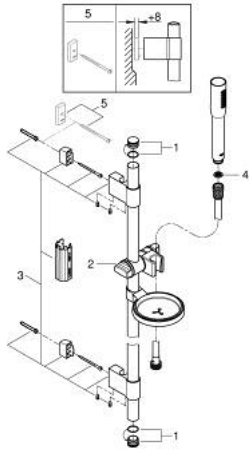

27 368 000 **EUPHORIA COSMOPOLITAN STICK SHOWER RAIL SET 1 SPRAY**

SPARE PARTS

- 1: Cover cap (Spare part-nr. 45922000)
 - 2: Glide element (Spare part-nr. 65380000)
 - 3: Shower rail holder (Spare part-nr. 48333000)
 - 4: Dirt strainer (Spare part-nr. 0700200M)
 - 5: Compensation disc (Spare part-nr. 45914XE0)*
- * Optional accessories