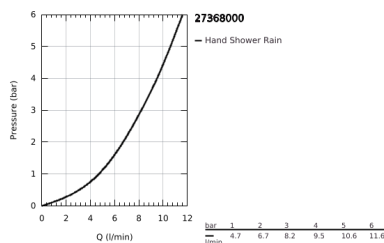

27 368 000 **EUPHORIA COSMOPOLITAN STICK SHOWER RAIL SET 1 SPRAY**

PRODUCT DESCRIPTION

- Colour: chrome
- consisting of:
- hand shower (27 400)
- spray pattern: Standard spray
- maximum flow rate (at 3 bar): 8 l/min
- shower rail 900 mm
- with wall holders made of metal
- shower hose Silverflex 1750 mm 1/2" x 1/2" (28 388)
- soap dish (27 206)
- GROHE EcoJoy - less water, perfect flow
- GROHE LongLife finish
- GROHE FastFixation Plus adjustable distance between brackets for adaption to existing drilling holes
- GROHE SpeedClean - effortless limescale removal
- Inner WaterGuide - inner insulation for surface protection
- TwistStop - to prevent hose from twisting
- suitable for instantaneous heater
- min. recommended pressure 1.0 bar

27 368 000 **EUPHORIA COSMOPOLITAN STICK SHOWER RAIL SET 1 SPRAY**

SPARE PARTS

- 1: Cover cap (Spare part-nr. 45922000)
 - 2: Glide element (Spare part-nr. 65380000)
 - 3: Shower rail holder (Spare part-nr. 48333000)
 - 4: Dirt strainer (Spare part-nr. 0700200M)
 - 5: Compensation disc (Spare part-nr. 45914XE0)*
- * Optional accessories