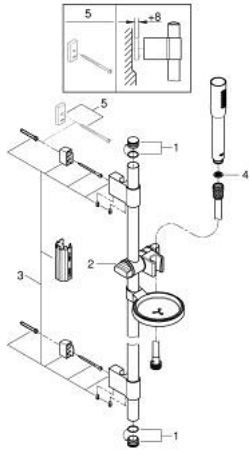

27 368 000 **EUPHORIA COSMOPOLITAN STICK SHOWER RAIL SET 1 SPRAY**

PRODUCT DESCRIPTION

- Colour: chrome
- consisting of:
- hand shower (27 400)
- spray pattern: Standard spray
- maximum flow rate (at 3 bar): 8 l/min
- shower rail 900 mm
- with wall holders made of metal
- shower hose Silverflex 1750 mm 1/2" x 1/2" (28 388)
- soap dish (27 206)
- GROHE EcoJoy - less water, perfect flow
- GROHE LongLife finish
- GROHE FastFixation Plus adjustable distance between brackets for adaption to existing drilling holes
- GROHE SpeedClean - effortless limescale removal
- Inner WaterGuide - inner insulation for surface protection
- TwistStop - to prevent hose from twisting
- suitable for instantaneous heater
- min. recommended pressure 1.0 bar

27 368 000 **EUPHORIA COSMOPOLITAN STICK SHOWER RAIL SET 1 SPRAY**

SPARE PARTS

- 1: Cover cap (Spare part-nr. 45922000)
 - 2: Glide element (Spare part-nr. 65380000)
 - 3: Shower rail holder (Spare part-nr. 48333000)
 - 4: Dirt strainer (Spare part-nr. 0700200M)
 - 5: Compensation disc (Spare part-nr. 45914XE0)*
- * Optional accessories