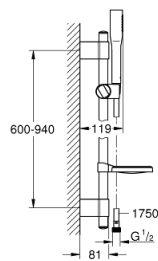

27 368 000 **EUPHORIA COSMOPOLITAN STICK SHOWER RAIL SET 1 SPRAY**

PRODUCT DESCRIPTION

- Colour: chrome
- consisting of:
- hand shower (27 400)
- spray pattern: Standard spray
- maximum flow rate (at 3 bar): 8 l/min
- shower rail 900 mm
- with wall holders made of metal
- shower hose Silverflex 1750 mm 1/2" x 1/2" (28 388)
- soap dish (27 206)
- GROHE EcoJoy - less water, perfect flow
- GROHE LongLife finish
- GROHE FastFixation Plus adjustable distance between brackets for adaption to existing drilling holes
- GROHE SpeedClean - effortless limescale removal
- Inner WaterGuide - inner insulation for surface protection
- TwistStop - to prevent hose from twisting
- suitable for instantaneous heater
- min. recommended pressure 1.0 bar

27 368 000 **EUPHORIA COSMOPOLITAN STICK SHOWER RAIL SET 1 SPRAY**

SPARE PARTS

- 1: Cover cap (Spare part-nr. 45922000)
 - 2: Glide element (Spare part-nr. 65380000)
 - 3: Shower rail holder (Spare part-nr. 48333000)
 - 4: Dirt strainer (Spare part-nr. 0700200M)
 - 5: Compensation disc (Spare part-nr. 45914XE0)*
- * Optional accessories