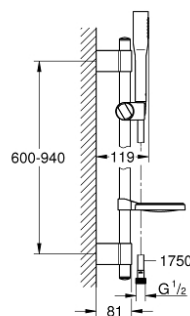

27 368 000 EUPHORIA COSMOPOLITAN STICK SHOWER RAIL SET 1 SPRAY

PRODUCT DESCRIPTION

- Tyc: Chrome
- consisting of:
 - hand shower (27 400)
 - spray pattern: Standard spray
 - maximum flow rate (at 3 bar): 8 l/min
 - shower rail 900 mm
 - with wall holders made of metal
 - shower hose Silverflex 1750 mm 1/2" x 1/2" (28 388)
 - soap dish (27 206)
- GROHE EcoJoy - Less water, perfect flow
- GROHE LongLife finish
- GROHE FastFixation Plus adjustable distance between brackets for adaption to existing drilling holes
- GROHE SpeedClean - effortless limescale removal
- Inner WaterGuide - inner insulation for surface protection
- TwistStop - to prevent hose from twisting
- suitable for instantaneous heater
- min. recommended pressure 1.0 bar

27 368 000 **EUPHORIA COSMOPOLITAN STICK SHOWER RAIL SET 1 SPRAY**

SPARE PARTS

- 1: Cover cap (Spare part-nr. 45922000)
 - 2: Glide element (Spare part-nr. 65380000)
 - 3: Shower rail holder (Spare part-nr. 48333000)
 - 4: Dirt strainer (Spare part-nr. 0700200M)
 - 5: Compensation disc (Spare part-nr. 45914XE0)*
- * Optional accessories