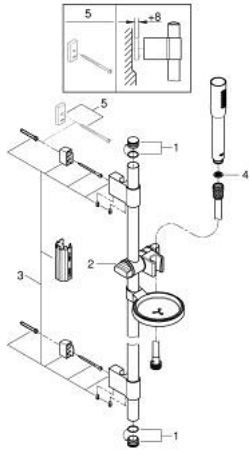

27 368 000 EUPHORIA COSMOPOLITAN STICK SHOWER RAIL SET 1 SPRAY

PRODUCT DESCRIPTION

- Tyc: Chrome
- consisting of:
 - hand shower (27 400)
 - spray pattern: Standard spray
 - maximum flow rate (at 3 bar): 8 l/min
 - shower rail 900 mm
 - with wall holders made of metal
 - shower hose Silverflex 1750 mm 1/2" x 1/2" (28 388)
 - soap dish (27 206)
- GROHE EcoJoy - Less water, perfect flow
- GROHE LongLife finish
- GROHE FastFixation Plus adjustable distance between brackets for adaption to existing drilling holes
- GROHE SpeedClean - effortless limescale removal
- Inner WaterGuide - inner insulation for surface protection
- TwistStop - to prevent hose from twisting
- suitable for instantaneous heater
- min. recommended pressure 1.0 bar

27 368 000 **EUPHORIA COSMOPOLITAN STICK SHOWER RAIL SET 1 SPRAY**

SPARE PARTS

- 1: Cover cap (Spare part-nr. 45922000)
 - 2: Glide element (Spare part-nr. 65380000)
 - 3: Shower rail holder (Spare part-nr. 48333000)
 - 4: Dirt strainer (Spare part-nr. 0700200M)
 - 5: Compensation disc (Spare part-nr. 45914XE0)*
- * Optional accessories