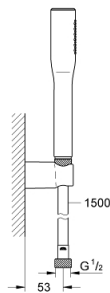

## 27 369 000 EUPHORIA COSMOPOLITAN STICK WALL HOLDER SET 1 SPRAY

### PRODUCT DESCRIPTION

- Colour: chrome
- consisting of:
  - hand shower (27 400)
  - maximum flow rate (at 3 bar): 8 l/min
  - wall shower holder (27 056)
- Silverflex shower hose 1500 mm 1/2" x 1/2" (28 364)
- GROHE EcoJoy - less water, perfect flow
- GROHE LongLife finish
- GROHE SpeedClean - effortless limescale removal
- Inner WaterGuide - inner insulation for surface protection
- TwistStop - to prevent hose from twisting
- suitable for instantaneous heater
- min. recommended pressure 0.5 bar

27 369 000 **EUPHORIA COSMOPOLITAN STICK WALL HOLDER SET 1 SPRAY**

**SPARE PARTS**

1: Dirt strainer (Spare part-nr. 0700200M)