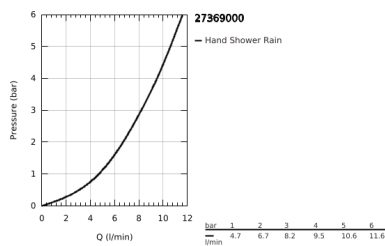

### PRODUCT DESCRIPTION

- Colour: chrome
- consisting of:
  - hand shower (27 400)
  - maximum flow rate (at 3 bar): 8 l/min
  - wall shower holder (27 056)
- Silverflex shower hose 1500 mm 1/2" x 1/2" (28 364)
- GROHE EcoJoy - less water, perfect flow
- GROHE LongLife finish
- GROHE SpeedClean - effortless limescale removal
- Inner WaterGuide - inner insulation for surface protection
- TwistStop - to prevent hose from twisting
- suitable for instantaneous heater
- min. recommended pressure 0.5 bar