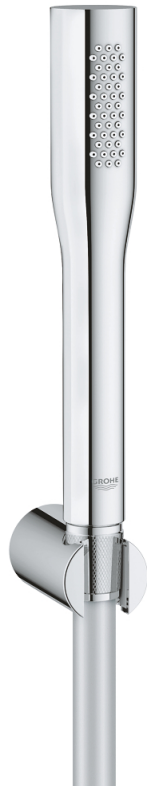

## 27 369 000 EUPHORIA COSMOPOLITAN STICK WALL HOLDER SET 1 SPRAY

### PRODUCT DESCRIPTION

- Colour: chrome
- consisting of:
  - hand shower (27 400)
  - maximum flow rate (at 3 bar): 8 l/min
  - wall shower holder (27 056)
- Silverflex shower hose 1500 mm 1/2" x 1/2" (28 364)
- GROHE EcoJoy - less water, perfect flow
- GROHE LongLife finish
- GROHE SpeedClean - effortless limescale removal
- Inner WaterGuide - inner insulation for surface protection
- TwistStop - to prevent hose from twisting
- suitable for instantaneous heater
- min. recommended pressure 0.5 bar

27 369 000 **EUPHORIA COSMOPOLITAN STICK WALL HOLDER SET 1 SPRAY**

**SPARE PARTS**

1: Dirt strainer (Spare part-nr. 0700200M)