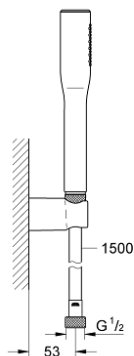

27 369 000 EUPHORIA COSMOPOLITAN STICK WALL HOLDER SET 1 SPRAY

PRODUCT DESCRIPTION

- Tyc: Chrome
- consisting of:
 - hand shower (27 400)
 - maximum flow rate (at 3 bar): 8 l/min
 - wall shower holder (27 056)
 - Silverflex shower hose 1500 mm 1/2" x 1/2" (28 364)
 - GROHE EcoJoy - Less water, perfect flow
 - GROHE LongLife finish
 - GROHE SpeedClean - effortless limescale removal
 - Inner WaterGuide - inner insulation for surface protection
 - TwistStop - to prevent hose from twisting
 - suitable for instantaneous heater
 - min. recommended pressure 0.5 bar

27 369 000 **EUPHORIA COSMOPOLITAN STICK WALL HOLDER SET 1 SPRAY**

SPARE PARTS

1: Dirt strainer (Spare part-nr. 0700200M)