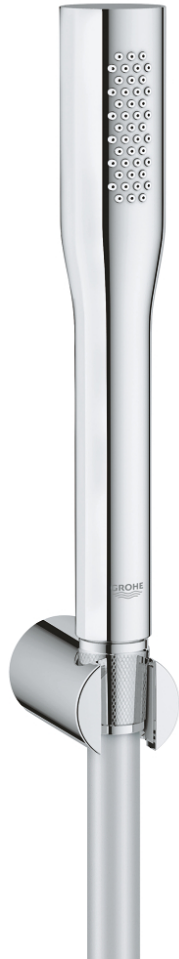

27 369 000 EUPHORIA COSMOPOLITAN STICK WALL HOLDER SET 1 SPRAY

PRODUCT DESCRIPTION

- Tyc: Chrome
- consisting of:
 - hand shower (27 400)
 - maximum flow rate (at 3 bar): 8 l/min
 - wall shower holder (27 056)
 - Silverflex shower hose 1500 mm 1/2" x 1/2" (28 364)
 - GROHE EcoJoy - Less water, perfect flow
 - GROHE LongLife finish
 - GROHE SpeedClean - effortless limescale removal
 - Inner WaterGuide - inner insulation for surface protection
 - TwistStop - to prevent hose from twisting
 - suitable for instantaneous heater
 - min. recommended pressure 0.5 bar

27 369 000 **EUPHORIA COSMOPOLITAN STICK WALL HOLDER SET 1 SPRAY**

SPARE PARTS

1: Dirt strainer (Spare part-nr. 0700200M)