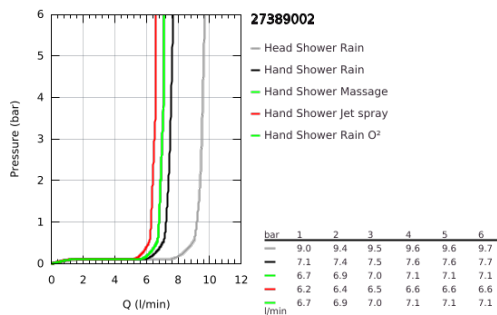

## 27 389 002 TEMPESTA SYSTEM 200 FLEX SHOWER SYSTEM WITH DIVERTER FOR WALL MOUNTING

### PRODUCT DESCRIPTION

- Colour: chrome
- consisting of:
  - horizontal 390 mm shower arm, adjustable before installation
  - change by diverter between hand shower, head shower or head shower Eco setting
  - head shower Tempesta Cosmopolitan 200 (27 541)
  - 2 spray patterns (via diverter): Rain, SmartRain
- with ball joint
- rotation angle  $\pm 15^\circ$
- hand shower Tempesta 100 (28 578)
  - spray patterns: GROHE Rain O<sup>2</sup>, Rain, Massage, Jet
- adjustable in height with gliding element
- distance between diverter and upper bracket: 620 mm
- Relaxaflex shower hose 1500 mm (28 151)
- Relaxaflex shower hose 1250 mm (28 150)
- flexible installation: connection to faucet / wall union for water supply with 1/2" thread of the 1250 mm shower hose
- minimum flow rate 7 l/min
- GROHE DreamSpray - perfect spray pattern
- GROHE LongLife finish
- GROHE SpeedClean - effortless limescale removal
- Inner WaterGuide - inner insulation for surface protection
- ShockProof silicone ring prevents damage caused by a shower falling