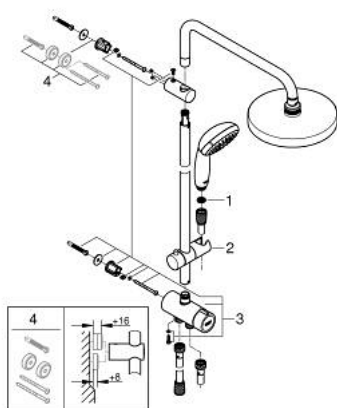

## 27 389 002 TEMPESTA SYSTEM 200 FLEX SHOWER SYSTEM WITH DIVERTER FOR WALL MOUNTING

### PRODUCT DESCRIPTION

- Colour: chrome
- consisting of:
  - horizontal 390 mm shower arm, adjustable before installation
  - change by diverter between hand shower, head shower or head shower Eco setting
  - head shower Tempesta Cosmopolitan 200 (27 541)
  - 2 spray patterns (via diverter): Rain, SmartRain
- with ball joint
- rotation angle  $\pm 15^\circ$
- hand shower Tempesta 100 (28 578)
  - spray patterns: GROHE Rain O<sup>2</sup>, Rain, Massage, Jet
- adjustable in height with gliding element
- distance between diverter and upper bracket: 620 mm
- Relaxaflex shower hose 1500 mm (28 151)
- Relaxaflex shower hose 1250 mm (28 150)
- flexible installation: connection to faucet / wall union for water supply with 1/2" thread of the 1250 mm shower hose
- minimum flow rate 7 l/min
- GROHE DreamSpray - perfect spray pattern
- GROHE LongLife finish
- GROHE SpeedClean - effortless limescale removal
- Inner WaterGuide - inner insulation for surface protection
- ShockProof silicone ring prevents damage caused by a shower falling