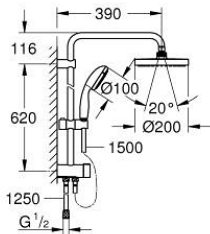

## 27 389 002 TEMPESTA SYSTEM 200 FLEX SHOWER SYSTEM WITH DIVERTER FOR WALL MOUNTING

### PRODUCT DESCRIPTION

- Colour: chrome
- consisting of:
  - horizontal 390 mm shower arm, adjustable before installation
  - change by diverter between hand shower, head shower or head shower Eco setting
  - head shower Tempesta Cosmopolitan 200 (27 541)
  - 2 spray patterns (via diverter): Rain, SmartRain
- with ball joint
- rotation angle  $\pm 15^\circ$
- hand shower Tempesta 100 (28 578)
  - spray patterns: GROHE Rain O<sup>2</sup>, Rain, Massage, Jet
- adjustable in height with gliding element
- distance between diverter and upper bracket: 620 mm
- Relaxaflex shower hose 1500 mm (28 151)
- Relaxaflex shower hose 1250 mm (28 150)
- flexible installation: connection to faucet / wall union for water supply with 1/2" thread of the 1250 mm shower hose
- minimum flow rate 7 l/min
- GROHE DreamSpray - perfect spray pattern
- GROHE LongLife finish
- GROHE SpeedClean - effortless limescale removal
- Inner WaterGuide - inner insulation for surface protection
- ShockProof silicone ring prevents damage caused by a shower falling