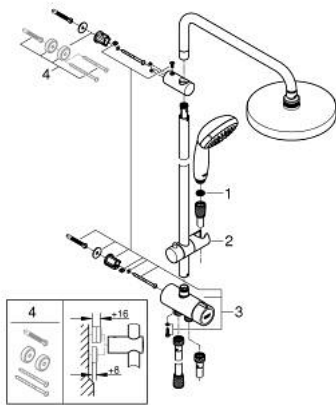

## 27 389 002 TEMPESTA SYSTEM 200 FLEX SHOWER SYSTEM WITH DIVERTER FOR WALL MOUNTING

### PRODUCT DESCRIPTION

- Tyc: Chrome
- consisting of:
  - horizontal 390 mm shower arm, adjustable before installation
  - change by diverter between hand shower, head shower or head shower Eco setting
  - head shower Tempesta Cosmopolitan 200 (27 541)
  - 2 spray patterns (via diverter): Rain, SmartRain
  - with ball joint
  - rotation angle  $\pm 15^\circ$
  - hand shower Tempesta 100 (28 578)
  - spray patterns: GROHE Rain O<sup>2</sup>, Rain, Massage, Jet
  - adjustable in height with gliding element
  - distance between diverter and upper bracket: 620 mm
  - Relexaflex shower hose 1500 mm (28 151)
  - Relexaflex shower hose 1250 mm (28 150)
  - flexible installation: connection to faucet / wall union for water supply with 1/2" thread of the 1250 mm shower hose
  - minimum flow rate 7 l/min
  - GROHE DreamSpray - perfect spray pattern
  - GROHE LongLife finish
  - GROHE SpeedClean - effortless limescale removal
  - Inner WaterGuide - inner insulation for surface protection
  - ShockProof silicone ring prevents damage caused by a shower falling