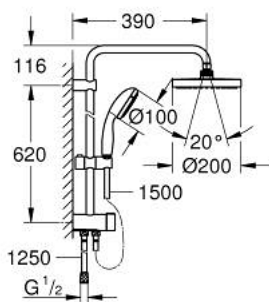

## 27 389 002 TEMPESTA SYSTEM 200 FLEX SHOWER SYSTEM WITH DIVERTER FOR WALL MOUNTING

### PRODUCT DESCRIPTION

- Tyc: Chrome
- consisting of:
  - horizontal 390 mm shower arm, adjustable before installation
  - change by diverter between hand shower, head shower or head shower Eco setting
  - head shower Tempesta Cosmopolitan 200 (27 541)
  - 2 spray patterns (via diverter): Rain, SmartRain
  - with ball joint
  - rotation angle  $\pm 15^\circ$
  - hand shower Tempesta 100 (28 578)
  - spray patterns: GROHE Rain O<sup>2</sup>, Rain, Massage, Jet
  - adjustable in height with gliding element
  - distance between diverter and upper bracket: 620 mm
  - Relexaflex shower hose 1500 mm (28 151)
  - Relexaflex shower hose 1250 mm (28 150)
  - flexible installation: connection to faucet / wall union for water supply with 1/2" thread of the 1250 mm shower hose
  - minimum flow rate 7 l/min
  - GROHE DreamSpray - perfect spray pattern
  - GROHE LongLife finish
  - GROHE SpeedClean - effortless limescale removal
  - Inner WaterGuide - inner insulation for surface protection
  - ShockProof silicone ring prevents damage caused by a shower falling