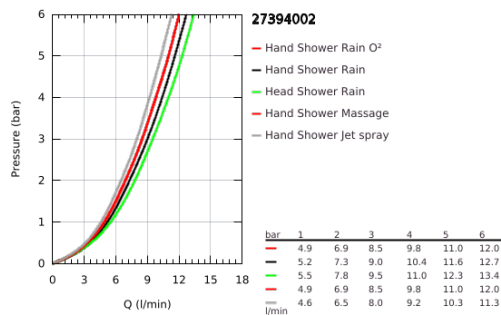

27 394 002 TEMPESTA COSMOPOLITAN SYSTEM 200 FLEX SHOWER SYSTEM WITH DIVERTER FOR WALL MOUNTING

PRODUCT DESCRIPTION

- Colour: chrome
- consisting of:
 - horizontal 390 mm shower arm, adjustable before installation
 - change by diverter between hand shower, head shower or head shower Eco setting
 - head shower Tempesta Cosmopolitan 200 (27 541)
 - 2 spray patterns (via diverter): Rain, SmartRain
- with ball joint
- rotation angle $\pm 15^\circ$
- hand shower Tempesta Cosmopolitan 100 (27 573)
- spray patterns: GROHE Rain O², Rain, Massage, Jet
- adjustable in height with gliding element
- distance between diverter and upper bracket: 620 mm
- Relaxaflex shower hose 1500 mm (28 151)
- Relaxaflex shower hose 1250 mm (28 150)
- flexible installation: connection to faucet / wall union for water supply with 1/2" thread of the 1250 mm shower hose
- minimum flow rate 7 l/min
- GROHE DreamSpray - perfect spray pattern
- GROHE LongLife finish
- GROHE SpeedClean - effortless limescale removal
- Inner WaterGuide - inner insulation for surface protection

27 394 002 TEMPESTA COSMOPOLITAN SYSTEM 200 FLEX SHOWER SYSTEM WITH DIVERTER FOR WALL MOUNTING

SPARE PARTS

- 1: Dirt strainer (Spare part-nr. 0700200M)
 - 2: Glide element (Spare part-nr. 12140000)
 - 3: Diverter (Spare part-nr. 48338000)
 - 4: Compensation disc (Spare part-nr. 26496000)*
- * Optional accessories