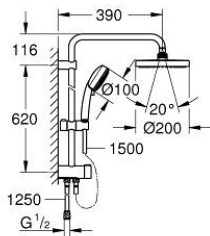

27 394 002 TEMPESTA COSMOPOLITAN SYSTEM 200 FLEX SHOWER SYSTEM WITH DIVERTER FOR WALL MOUNTING

PRODUCT DESCRIPTION

- Colour: chrome
- consisting of:
 - horizontal 390 mm shower arm, adjustable before installation
 - change by diverter between hand shower, head shower or head shower Eco setting
 - head shower Tempesta Cosmopolitan 200 (27 541)
 - 2 spray patterns (via diverter): Rain, SmartRain
- with ball joint
- rotation angle $\pm 15^\circ$
- hand shower Tempesta Cosmopolitan 100 (27 573)
- spray patterns: GROHE Rain O², Rain, Massage, Jet
- adjustable in height with gliding element
- distance between diverter and upper bracket: 620 mm
- Relaxaflex shower hose 1500 mm (28 151)
- Relaxaflex shower hose 1250 mm (28 150)
- flexible installation: connection to faucet / wall union for water supply with 1/2" thread of the 1250 mm shower hose
- minimum flow rate 7 l/min
- GROHE DreamSpray - perfect spray pattern
- GROHE LongLife finish
- GROHE SpeedClean - effortless limescale removal
- Inner WaterGuide - inner insulation for surface protection

27 394 002 TEMPESTA COSMOPOLITAN SYSTEM 200 FLEX SHOWER SYSTEM WITH DIVERTER FOR WALL MOUNTING

SPARE PARTS

- 1: Dirt strainer (Spare part-nr. 0700200M)
 - 2: Glide element (Spare part-nr. 12140000)
 - 3: Diverter (Spare part-nr. 48338000)
 - 4: Compensation disc (Spare part-nr. 26496000)*
- * Optional accessories