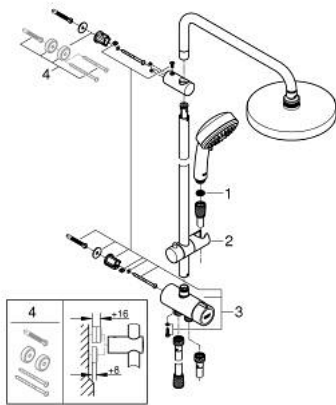

27 394 002 TEMPESTA COSMOPOLITAN SYSTEM 200 FLEX SHOWER SYSTEM WITH DIVERTER FOR WALL MOUNTING

PRODUCT DESCRIPTION

- Colour: chrome
- consisting of:
 - horizontal 390 mm shower arm, adjustable before installation
 - change by diverter between hand shower, head shower or head shower Eco setting
 - head shower Tempesta Cosmopolitan 200 (27 541)
 - 2 spray patterns (via diverter): Rain, SmartRain
- with ball joint
- rotation angle $\pm 15^\circ$
- hand shower Tempesta Cosmopolitan 100 (27 573)
- spray patterns: GROHE Rain O², Rain, Massage, Jet
- adjustable in height with gliding element
- distance between diverter and upper bracket: 620 mm
- Relaxaflex shower hose 1500 mm (28 151)
- Relaxaflex shower hose 1250 mm (28 150)
- flexible installation: connection to faucet / wall union for water supply with 1/2" thread of the 1250 mm shower hose
- minimum flow rate 7 l/min
- GROHE DreamSpray - perfect spray pattern
- GROHE LongLife finish
- GROHE SpeedClean - effortless limescale removal
- Inner WaterGuide - inner insulation for surface protection

27 394 002 TEMPESTA COSMOPOLITAN SYSTEM 200 FLEX SHOWER SYSTEM WITH DIVERTER FOR WALL MOUNTING

SPARE PARTS

- 1: Dirt strainer (Spare part-nr. 0700200M)
 - 2: Glide element (Spare part-nr. 12140000)
 - 3: Diverter (Spare part-nr. 48338000)
 - 4: Compensation disc (Spare part-nr. 26496000)*
- * Optional accessories