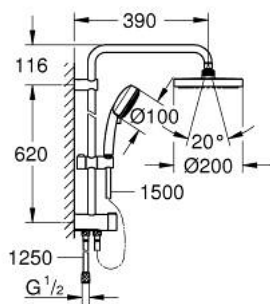

27 394 002 TEMPESTA COSMOPOLITAN SYSTEM 200 FLEX SHOWER SYSTEM WITH DIVERTER FOR WALL MOUNTING

PRODUCT DESCRIPTION

- Tyc: Chrome
- consisting of:
 - horizontal 390 mm shower arm, adjustable before installation
 - change by diverter between hand shower, head shower or head shower Eco setting
 - head shower Tempesta Cosmopolitan 200 (27 541)
 - 2 spray patterns (via diverter): Rain, SmartRain
 - with ball joint
 - rotation angle $\pm 15^\circ$
 - hand shower Tempesta Cosmopolitan 100 (27 573)
 - spray patterns: GROHE Rain O², Rain, Massage, Jet
 - adjustable in height with gliding element
 - distance between diverter and upper bracket: 620 mm
 - Relaxaflex shower hose 1500 mm (28 151)
 - Relaxaflex shower hose 1250 mm (28 150)
 - flexible installation: connection to faucet / wall union for water supply with 1/2" thread of the 1250 mm shower hose
 - minimum flow rate 7 l/min
 - GROHE DreamSpray - perfect spray pattern
 - GROHE LongLife finish
 - GROHE SpeedClean - effortless limescale removal
 - Inner WaterGuide - inner insulation for surface protection

27 394 002 TEMPESTA COSMOPOLITAN SYSTEM 200 FLEX SHOWER SYSTEM WITH DIVERTER FOR WALL MOUNTING

SPARE PARTS

- 1: Dirt strainer (Spare part-nr. 0700200M)
 - 2: Glide element (Spare part-nr. 12140000)
 - 3: Diverter (Spare part-nr. 48338000)
 - 4: Compensation disc (Spare part-nr. 26496000)*
- * Optional accessories