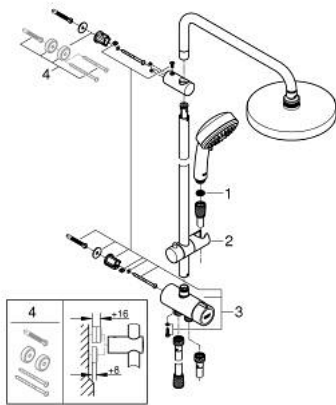

27 394 002 TEMPESTA COSMOPOLITAN SYSTEM 200 FLEX SHOWER SYSTEM WITH DIVERTER FOR WALL MOUNTING

PRODUCT DESCRIPTION

- Tyc: Chrome
- consisting of:
 - horizontal 390 mm shower arm, adjustable before installation
 - change by diverter between hand shower, head shower or head shower Eco setting
 - head shower Tempesta Cosmopolitan 200 (27 541)
 - 2 spray patterns (via diverter): Rain, SmartRain
 - with ball joint
 - rotation angle $\pm 15^\circ$
 - hand shower Tempesta Cosmopolitan 100 (27 573)
 - spray patterns: GROHE Rain O², Rain, Massage, Jet
 - adjustable in height with gliding element
 - distance between diverter and upper bracket: 620 mm
 - Relaxaflex shower hose 1500 mm (28 151)
 - Relaxaflex shower hose 1250 mm (28 150)
 - flexible installation: connection to faucet / wall union for water supply with 1/2" thread of the 1250 mm shower hose
 - minimum flow rate 7 l/min
 - GROHE DreamSpray - perfect spray pattern
 - GROHE LongLife finish
 - GROHE SpeedClean - effortless limescale removal
 - Inner WaterGuide - inner insulation for surface protection

27 394 002 TEMPESTA COSMOPOLITAN SYSTEM 200 FLEX SHOWER SYSTEM WITH DIVERTER FOR WALL MOUNTING

SPARE PARTS

- 1: Dirt strainer (Spare part-nr. 0700200M)
 - 2: Glide element (Spare part-nr. 12140000)
 - 3: Diverter (Spare part-nr. 48338000)
 - 4: Compensation disc (Spare part-nr. 26496000)*
- * Optional accessories