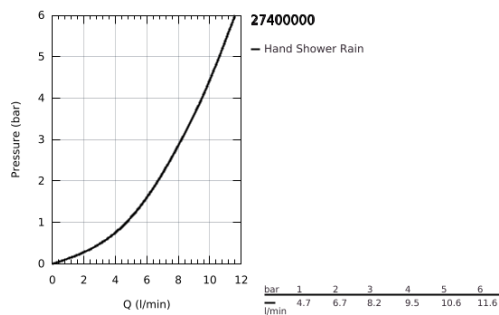

27 400 000 EUPHORIA COSMOPOLITAN STICK HAND SHOWER 1 SPRAY

PRODUCT DESCRIPTION

- Colour: chrome
- spray pattern: Standard spray
- AquaCalibrator limits maximum flow rate (at 3 bar): 7.9 l/min
- GROHE LongLife finish
- GROHE SpeedClean - effortless limescale removal
- Inner WaterGuide - inner insulation for surface protection
- Universal Mounting System - connects to all standard threads for easy fitting
- suitable for instantaneous heater
- min. recommended pressure 1.0 bar

27 400 000 **EUPHORIA COSMOPOLITAN STICK HAND SHOWER 1 SPRAY**

SPARE PARTS

1: Dirt strainer (Spare part-nr. 0700200M)