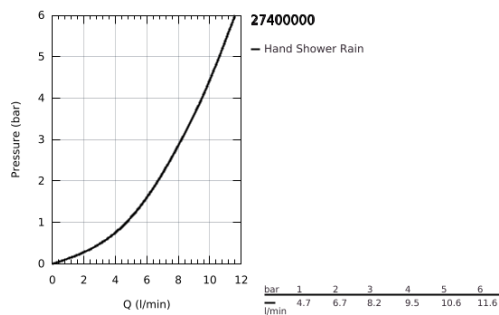

27 400 000 EUPHORIA COSMOPOLITAN STICK HAND SHOWER 1 SPRAY

PRODUCT DESCRIPTION

- Colour: chrome
- spray pattern: Standard spray
- maximum flow rate (at 3 bar): 7.9 l/min
- GROHE EcoJoy - less water, perfect flow
- GROHE LongLife finish
- GROHE SpeedClean - effortless limescale removal
- Inner WaterGuide - inner insulation for surface protection
- Universal Mounting System - connects to all standard threads for easy fitting
- suitable for instantaneous heater
- min. recommended pressure 1.0 bar

27 400 000 **EUPHORIA COSMOPOLITAN STICK HAND SHOWER 1 SPRAY**

SPARE PARTS

1: Dirt strainer (Spare part-nr. 0700200M)