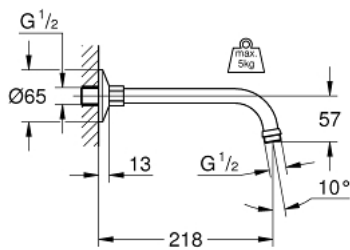

27 406 000 RELEXA SHOWER ARM 218 MM

PRODUCT DESCRIPTION

- Colour: chrome
- connection thread 1/2"
- projection 218 mm
- sliding escutcheon
- GROHE LongLife finish

27 406 000 **RELEXA SHOWER ARM 218 MM**

SPARE PARTS

1: Escutcheon 1/2" (Spare part-nr. 02201000)