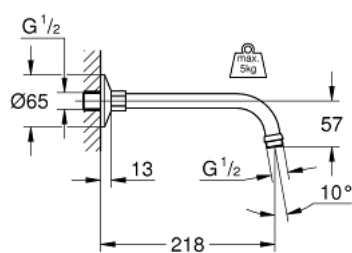

27 406 000 RELEXA SHOWER ARM 218 MM

PRODUCT DESCRIPTION

- Tyc: Chrome
- connection thread 1/2"
- projection 218 mm
- sliding escutcheon
- GROHE LongLife finish

27 406 000 **RELEXA SHOWER ARM 218 MM**

SPARE PARTS

1: Escutcheon 1/2" (Spare part-nr. 02201000)