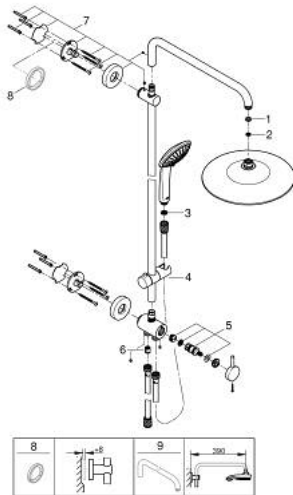

## 27 421 002 EUPHORIA SYSTEM 260 SHOWER SYSTEM WITH DIVERTER FOR WALL MOUNTING

### PRODUCT DESCRIPTION

- Colour: chrome
- consisting of:
  - horizontal swivable 450 mm shower arm
  - change between hand and head shower by diverter
  - head shower Euphoria 260 (26 457)
  - spray patterns: Rain, SmartRain, Jet
  - maximum flow rate (at 3 bar): 7.5 l/min
  - with ball joint
  - rotation angle  $\pm 15^\circ$
  - hand shower Euphoria 110 Massage (27 239)
  - spray patterns: Rain, SmartRain, Massage
  - maximum flow rate (at 3 bar): 8.5 l/min
  - adjustable in height with gliding element
  - shower hose Silverflex 1750 mm 1/2" x 1/2" (28 388)
  - Silverflex shower hose 800 mm
  - connection to water supply with 1/2" thread of the 800 mm shower hose to faucet / wall union
  - AquaCalibrator limits maximum flow rate of system (at 3 bar): 8.5 l/min
  - GROHE EcoJoy - less water, perfect flow
  - GROHE DreamSpray - perfect spray pattern
  - GROHE LongLife finish
  - GROHE SprayDimmer - stepless flow rate adjustment
  - GROHE SpeedClean - effortless limescale removal
  - Inner WaterGuide - inner insulation for surface protection
  - TwistStop - to prevent hose from twisting
  - suitable for instantaneous heaters from 18 kW/h
  - minimum flow rate 5 l/min
  - min. recommended pressure 1.0 bar

### SPARE PARTS

- 1: Fibre seal dia.  $\varnothing$  18,5 x  $\varnothing$  12 x 2 (Spare part-nr. 0138900M)
  - 2: Dirt strainer (Spare part-nr. 48007000)
  - 3: Dirt strainer (Spare part-nr. 0700200M)
  - 4: Glide element (Spare part-nr. 12140000)
  - 5: Repl.kit f.rotary valve (Spare part-nr. 45915000)
  - 6: Non-return valve (Spare part-nr. 08565000)
  - 7: Shower rail holder (Spare part-nr. 48279000)
  - 8: Compensation disc (Spare part-nr. 27180000)\*
  - 9: Shower arm for shower systems (Spare part-nr. 14047000)\*
- \* Optional accessories