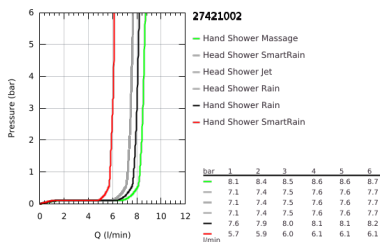

### PRODUCT DESCRIPTION

- Colour: chrome
- consisting of:
  - horizontal swivable 450 mm shower arm
  - change between hand and head shower by diverter
  - head shower Euphoria 260 (26 457)
  - spray patterns: Rain, SmartRain, Jet
  - maximum flow rate (at 3 bar): 7.5 l/min
  - with ball joint
  - rotation angle  $\pm 15^\circ$
  - hand shower Euphoria 110 Massage (27 239)
  - spray patterns: Rain, SmartRain, Massage
  - maximum flow rate (at 3 bar): 8.5 l/min
  - adjustable in height with gliding element
  - shower hose Silverflex 1750 mm 1/2" x 1/2" (28 388)
  - Silverflex shower hose 800 mm
  - connection to water supply with 1/2" thread of the 800 mm shower hose to faucet / wall union
  - AquaCalibrator limits maximum flow rate of system (at 3 bar): 8.5 l/min
  - GROHE EcoJoy - less water, perfect flow
  - GROHE DreamSpray - perfect spray pattern
  - GROHE LongLife finish
  - GROHE SprayDimmer - stepless flow rate adjustment
  - GROHE SpeedClean - effortless limescale removal
  - Inner WaterGuide - inner insulation for surface protection
  - TwistStop - to prevent hose from twisting
  - suitable for instantaneous heaters from 18 kW/h
  - minimum flow rate 5 l/min
  - min. recommended pressure 1.0 bar