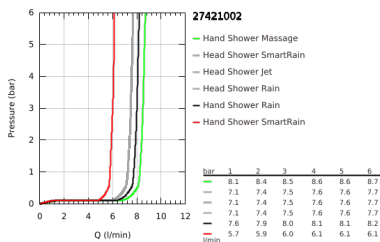

27 421 002 EUPHORIA SYSTEM 260 SHOWER SYSTEM WITH DIVERTER FOR WALL MOUNTING

PRODUCT DESCRIPTION

- Colour: chrome
- consisting of:
 - horizontal swivable 450 mm shower arm
 - change between hand and head shower by diverter
 - head shower Euphoria 260 (26 457)
 - spray patterns: Rain, SmartRain, Jet
 - maximum flow rate (at 3 bar): 7.5 l/min
 - with ball joint
 - rotation angle $\pm 15^\circ$
 - hand shower Euphoria 110 Massage (27 239)
 - spray patterns: Rain, SmartRain, Massage
 - maximum flow rate (at 3 bar): 8.5 l/min
 - adjustable in height with gliding element
 - shower hose Silverflex 1750 mm 1/2" x 1/2" (28 388)
 - Silverflex shower hose 800 mm
 - connection to water supply with 1/2" thread of the 800 mm shower hose to faucet / wall union
 - maximum flow rate system (at 3 bar): 8.5 l/min
 - GROHE EcoJoy - less water, perfect flow
 - GROHE DreamSpray - perfect spray pattern
 - GROHE LongLife finish
 - GROHE SprayDimmer - stepless flow rate adjustment
 - GROHE SpeedClean - effortless limescale removal
 - Inner WaterGuide - inner insulation for surface protection
 - TwistStop - to prevent hose from twisting
 - suitable for instantaneous heaters from 18 kW/h
 - minimum flow rate 5 l/min
 - min. recommended pressure 1.0 bar