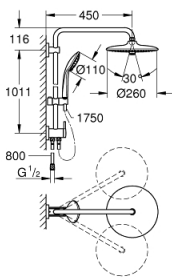

27 421 002 EUPHORIA SYSTEM 260 SHOWER SYSTEM WITH DIVERTER FOR WALL MOUNTING

PRODUCT DESCRIPTION

- Colour: chrome
- consisting of:
 - horizontal swivable 450 mm shower arm
 - change between hand and head shower by diverter
 - head shower Euphoria 260 (26 457)
 - spray patterns: Rain, SmartRain, Jet
 - maximum flow rate (at 3 bar): 7.5 l/min
 - with ball joint
 - rotation angle $\pm 15^\circ$
 - hand shower Euphoria 110 Massage (27 239)
 - spray patterns: Rain, SmartRain, Massage
 - maximum flow rate (at 3 bar): 8.5 l/min
 - adjustable in height with gliding element
 - shower hose Silverflex 1750 mm 1/2" x 1/2" (28 388)
 - Silverflex shower hose 800 mm
 - connection to water supply with 1/2" thread of the 800 mm shower hose to faucet / wall union
 - maximum flow rate system (at 3 bar): 8.5 l/min
 - GROHE EcoJoy - less water, perfect flow
 - GROHE DreamSpray - perfect spray pattern
 - GROHE LongLife finish
 - GROHE SprayDimmer - stepless flow rate adjustment
 - GROHE SpeedClean - effortless limescale removal
 - Inner WaterGuide - inner insulation for surface protection
 - TwistStop - to prevent hose from twisting
 - suitable for instantaneous heaters from 18 kW/h
 - minimum flow rate 5 l/min
 - min. recommended pressure 1.0 bar

27 421 002 EUPHORIA SYSTEM 260 SHOWER SYSTEM WITH DIVERTER FOR WALL MOUNTING

SPARE PARTS

- 1: Fibre seal dia. \varnothing 18,5 x \varnothing 12 x 2 (Spare part-nr. 0138900M)
- 2: Dirt strainer (Spare part-nr. 48007000)
- 3: Dirt strainer (Spare part-nr. 0700200M)
- 4: Glide element (Spare part-nr. 12140000)
- 5: Repl.kit f.rotary valve (Spare part-nr. 45915000)
- 6: Non-return valve (Spare part-nr. 08565000)
- 7: Shower rail holder (Spare part-nr. 48279000)
- 8: Compensation disc (Spare part-nr. 27180000)*
- 9: Shower arm for shower systems (Spare part-nr. 14047000)*