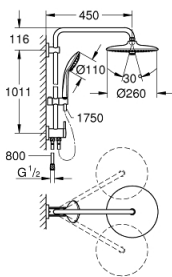

## 27 421 002 EUPHORIA SYSTEM 260 SHOWER SYSTEM WITH DIVERTER FOR WALL MOUNTING

### PRODUCT DESCRIPTION

- Colour: chrome
- consisting of:
  - horizontal swivable 450 mm shower arm
  - change between hand and head shower by diverter
  - head shower Euphoria 260 (26 457)
  - spray patterns: Rain, SmartRain, Jet
  - maximum flow rate (at 3 bar): 7.5 l/min
  - with ball joint
  - rotation angle  $\pm 15^\circ$
  - hand shower Euphoria 110 Massage (27 239)
  - spray patterns: Rain, SmartRain, Massage
  - maximum flow rate (at 3 bar): 8.5 l/min
  - adjustable in height with gliding element
  - shower hose Silverflex 1750 mm 1/2" x 1/2" (28 388)
  - Silverflex shower hose 800 mm
  - connection to water supply with 1/2" thread of the 800 mm shower hose to faucet / wall union
  - AquaCalibrator limits maximum flow rate of system (at 3 bar): 8.5 l/min
  - GROHE EcoJoy - less water, perfect flow
  - GROHE DreamSpray - perfect spray pattern
  - GROHE LongLife finish
  - GROHE SprayDimmer - stepless flow rate adjustment
  - GROHE SpeedClean - effortless limescale removal
  - Inner WaterGuide - inner insulation for surface protection
  - TwistStop - to prevent hose from twisting
  - suitable for instantaneous heaters from 18 kW/h
  - minimum flow rate 5 l/min
  - min. recommended pressure 1.0 bar

### SPARE PARTS

- 1: Fibre seal dia.  $\varnothing$  18,5 x  $\varnothing$  12 x 2 (Spare part-nr. 0138900M)
  - 2: Dirt strainer (Spare part-nr. 48007000)
  - 3: Dirt strainer (Spare part-nr. 0700200M)
  - 4: Glide element (Spare part-nr. 12140000)
  - 5: Repl.kit f.rotary valve (Spare part-nr. 45915000)
  - 6: Non-return valve (Spare part-nr. 08565000)
  - 7: Shower rail holder (Spare part-nr. 48279000)
  - 8: Compensation disc (Spare part-nr. 27180000)\*
  - 9: Shower arm for shower systems (Spare part-nr. 14047000)\*
- \* Optional accessories