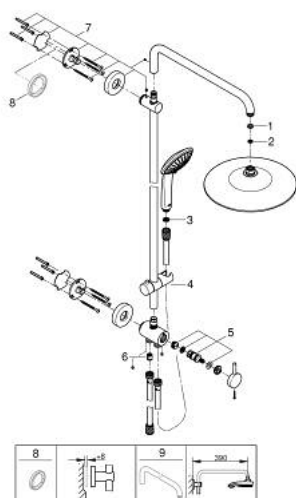

27 421 002 EUPHORIA SYSTEM 260 SHOWER SYSTEM WITH DIVERTER FOR WALL MOUNTING

PRODUCT DESCRIPTION

- Colour: chrome
- consisting of:
 - horizontal swivable 450 mm shower arm
 - change between hand and head shower by diverter
 - head shower Euphoria 260 (26 457)
 - spray patterns: Rain, SmartRain, Jet
 - maximum flow rate (at 3 bar): 7.5 l/min
 - with ball joint
 - rotation angle $\pm 15^\circ$
 - hand shower Euphoria 110 Massage (27 239)
 - spray patterns: Rain, SmartRain, Massage
 - maximum flow rate (at 3 bar): 8.5 l/min
 - adjustable in height with gliding element
 - shower hose Silverflex 1750 mm 1/2" x 1/2" (28 388)
 - Silverflex shower hose 800 mm
 - connection to water supply with 1/2" thread of the 800 mm shower hose to faucet / wall union
 - maximum flow rate system (at 3 bar): 8.5 l/min
 - GROHE EcoJoy - less water, perfect flow
 - GROHE DreamSpray - perfect spray pattern
 - GROHE LongLife finish
 - GROHE SprayDimmer - stepless flow rate adjustment
 - GROHE SpeedClean - effortless limescale removal
 - Inner WaterGuide - inner insulation for surface protection
 - TwistStop - to prevent hose from twisting
 - suitable for instantaneous heaters from 18 kW/h
 - minimum flow rate 5 l/min
 - min. recommended pressure 1.0 bar

27 421 002 EUPHORIA SYSTEM 260 SHOWER SYSTEM WITH DIVERTER FOR WALL MOUNTING

SPARE PARTS

- 1: Fibre seal dia. \varnothing 18,5 x \varnothing 12 x 2 (Spare part-nr. 0138900M)
- 2: Dirt strainer (Spare part-nr. 48007000)
- 3: Dirt strainer (Spare part-nr. 0700200M)
- 4: Glide element (Spare part-nr. 12140000)
- 5: Repl.kit f.rotary valve (Spare part-nr. 45915000)
- 6: Non-return valve (Spare part-nr. 08565000)
- 7: Shower rail holder (Spare part-nr. 48279000)
- 8: Compensation disc (Spare part-nr. 27180000)*
- 9: Shower arm for shower systems (Spare part-nr. 14047000)*