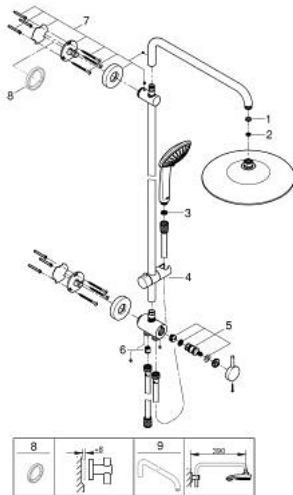

27 421 002 EUPHORIA SYSTEM 260 SHOWER SYSTEM WITH DIVERTER FOR WALL MOUNTING

PRODUCT DESCRIPTION

- Tyc: Chrome
- consisting of:
 - horizontal swivable 450 mm shower arm
 - change between hand and head shower by diverter
 - head shower Euphoria 260 (26 457)
 - spray patterns: Rain, SmartRain, Jet
 - maximum flow rate (at 3 bar): 7.5 l/min
 - with ball joint
 - rotation angle $\pm 15^\circ$
 - hand shower Euphoria 110 Massage (27 239)
 - spray patterns: Rain, SmartRain, Massage
 - maximum flow rate (at 3 bar): 8.5 l/min
 - adjustable in height with gliding element
 - shower hose Silverflex 1750 mm 1/2" x 1/2" (28 388)
 - Silverflex shower hose 800 mm
 - connection to water supply with 1/2" thread of the 800 mm shower hose to faucet / wall union
 - maximum flow rate system (at 3 bar): 8.5 l/min
 - GROHE EcoJoy - Less water, perfect flow
 - GROHE DreamSpray - perfect spray pattern
 - GROHE LongLife finish
 - GROHE SprayDimmer - stepless flow rate adjustment
 - GROHE SpeedClean - effortless limescale removal
 - Inner WaterGuide - inner insulation for surface protection
 - TwistStop - to prevent hose from twisting
 - suitable for instantaneous heaters from 18 kW/h
 - minimum flow rate 5 l/min
 - min. recommended pressure 1.0 bar

27 421 002 EUPHORIA SYSTEM 260 SHOWER SYSTEM WITH DIVERTER FOR WALL MOUNTING

SPARE PARTS

- 1: Fibre seal \varnothing 18,5 x \varnothing 12 x 2 (Spare part-nr. 0138900M)
 - 2: Dirt strainer (Spare part-nr. 48007000)
 - 3: Dirt strainer (Spare part-nr. 0700200M)
 - 4: Glide element (Spare part-nr. 12140000)
 - 5: Replacement kit for rotary valve (Spare part-nr. 45915000)
 - 6: Non-return valve (Spare part-nr. 08565000)
 - 7: Shower rail holder (Spare part-nr. 48279000)
 - 8: Compensation disc (Spare part-nr. 27180000)*
 - 9: Shower arm for shower systems (Spare part-nr. 14047000)*
- * Optional accessories