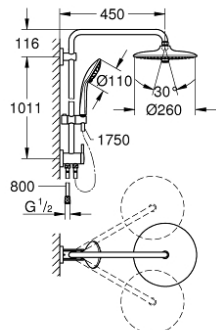

27 421 002 EUPHORIA SYSTEM 260 SHOWER SYSTEM WITH DIVERTER FOR WALL MOUNTING

PRODUCT DESCRIPTION

- Tyc: Chrome
- consisting of:
 - horizontal swivable 450 mm shower arm
 - change between hand and head shower by diverter
 - head shower Euphoria 260 (26 457)
 - spray patterns: Rain, SmartRain, Jet
 - maximum flow rate (at 3 bar): 7.5 l/min
 - with ball joint
 - rotation angle $\pm 15^\circ$
 - hand shower Euphoria 110 Massage (27 239)
 - spray patterns: Rain, SmartRain, Massage
 - maximum flow rate (at 3 bar): 8.5 l/min
 - adjustable in height with gliding element
 - shower hose Silverflex 1750 mm 1/2" x 1/2" (28 388)
 - Silverflex shower hose 800 mm
 - connection to water supply with 1/2" thread of the 800 mm shower hose to faucet / wall union
 - AquaCalibrator limits maximum flow rate of system (at 3 bar): 8.5 l/min
 - GROHE EcoJoy - Less water, perfect flow
 - GROHE DreamSpray - perfect spray pattern
 - GROHE LongLife finish
 - GROHE SprayDimmer - stepless flow rate adjustment
 - GROHE SpeedClean - effortless limescale removal
 - Inner WaterGuide - inner insulation for surface protection
 - TwistStop - to prevent hose from twisting
 - suitable for instantaneous heaters from 18 kW/h
 - minimum flow rate 5 l/min
 - min. recommended pressure 1.0 bar

27 421 002 EUPHORIA SYSTEM 260 SHOWER SYSTEM WITH DIVERTER FOR WALL MOUNTING

SPARE PARTS

- 1: Fibre seal \varnothing 18,5 x \varnothing 12 x 2 (Spare part-nr. 0138900M)
- 2: Dirt strainer (Spare part-nr. 48007000)
- 3: Dirt strainer (Spare part-nr. 0700200M)
- 4: Glide element (Spare part-nr. 12140000)
- 5: Replacement kit for rotary valve (Spare part-nr. 45915000)
- 6: Non-return valve (Spare part-nr. 08565000)
- 7: Shower rail holder (Spare part-nr. 48279000)
- 8: Compensation disc (Spare part-nr. 27180000)*
- 9: Shower arm for shower systems (Spare part-nr. 14047000)*