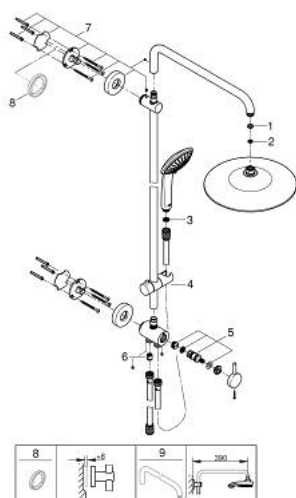

27 421 002 EUPHORIA SYSTEM 260 SHOWER SYSTEM WITH DIVERTER FOR WALL MOUNTING

PRODUCT DESCRIPTION

- Tyc: Chrome
- consisting of:
 - horizontal swivable 450 mm shower arm
 - change between hand and head shower by diverter
 - head shower Euphoria 260 (26 457)
 - spray patterns: Rain, SmartRain, Jet
 - maximum flow rate (at 3 bar): 7.5 l/min
 - with ball joint
 - rotation angle $\pm 15^\circ$
 - hand shower Euphoria 110 Massage (27 239)
 - spray patterns: Rain, SmartRain, Massage
 - maximum flow rate (at 3 bar): 8.5 l/min
 - adjustable in height with gliding element
 - shower hose Silverflex 1750 mm 1/2" x 1/2" (28 388)
 - Silverflex shower hose 800 mm
 - connection to water supply with 1/2" thread of the 800 mm shower hose to faucet / wall union
 - AquaCalibrator limits maximum flow rate of system (at 3 bar): 8.5 l/min
 - GROHE EcoJoy - Less water, perfect flow
 - GROHE DreamSpray - perfect spray pattern
 - GROHE LongLife finish
 - GROHE SprayDimmer - stepless flow rate adjustment
 - GROHE SpeedClean - effortless limescale removal
 - Inner WaterGuide - inner insulation for surface protection
 - TwistStop - to prevent hose from twisting
 - suitable for instantaneous heaters from 18 kW/h
 - minimum flow rate 5 l/min
 - min. recommended pressure 1.0 bar

27 421 002 EUPHORIA SYSTEM 260 SHOWER SYSTEM WITH DIVERTER FOR WALL MOUNTING

SPARE PARTS

- 1: Fibre seal \varnothing 18,5 x \varnothing 12 x 2 (Spare part-nr. 0138900M)
- 2: Dirt strainer (Spare part-nr. 48007000)
- 3: Dirt strainer (Spare part-nr. 0700200M)
- 4: Glide element (Spare part-nr. 12140000)
- 5: Replacement kit for rotary valve (Spare part-nr. 45915000)
- 6: Non-return valve (Spare part-nr. 08565000)
- 7: Shower rail holder (Spare part-nr. 48279000)
- 8: Compensation disc (Spare part-nr. 27180000)*
- 9: Shower arm for shower systems (Spare part-nr. 14047000)*