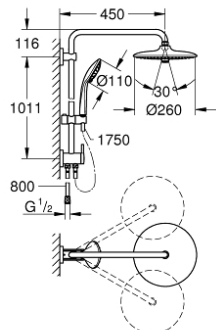

27 421 002 EUPHORIA SYSTEM 260 SHOWER SYSTEM WITH DIVERTER FOR WALL MOUNTING

PRODUCT DESCRIPTION

- Tyc: Chrome
- consisting of:
 - horizontal swivable 450 mm shower arm
 - change between hand and head shower by diverter
 - head shower Euphoria 260 (26 457)
 - spray patterns: Rain, SmartRain, Jet
 - maximum flow rate (at 3 bar): 7.5 l/min
 - with ball joint
 - rotation angle $\pm 15^\circ$
 - hand shower Euphoria 110 Massage (27 239)
 - spray patterns: Rain, SmartRain, Massage
 - maximum flow rate (at 3 bar): 8.5 l/min
 - adjustable in height with gliding element
 - shower hose Silverflex 1750 mm 1/2" x 1/2" (28 388)
 - Silverflex shower hose 800 mm
 - connection to water supply with 1/2" thread of the 800 mm shower hose to faucet / wall union
 - maximum flow rate system (at 3 bar): 8.5 l/min
 - GROHE EcoJoy - Less water, perfect flow
 - GROHE DreamSpray - perfect spray pattern
 - GROHE LongLife finish
 - GROHE SprayDimmer - stepless flow rate adjustment
 - GROHE SpeedClean - effortless limescale removal
 - Inner WaterGuide - inner insulation for surface protection
 - TwistStop - to prevent hose from twisting
 - suitable for instantaneous heaters from 18 kW/h
 - minimum flow rate 5 l/min
 - min. recommended pressure 1.0 bar

27 421 002 EUPHORIA SYSTEM 260 SHOWER SYSTEM WITH DIVERTER FOR WALL MOUNTING

SPARE PARTS

- 1: Fibre seal \varnothing 18,5 x \varnothing 12 x 2 (Spare part-nr. 0138900M)
 - 2: Dirt strainer (Spare part-nr. 48007000)
 - 3: Dirt strainer (Spare part-nr. 0700200M)
 - 4: Glide element (Spare part-nr. 12140000)
 - 5: Replacement kit for rotary valve (Spare part-nr. 45915000)
 - 6: Non-return valve (Spare part-nr. 08565000)
 - 7: Shower rail holder (Spare part-nr. 48279000)
 - 8: Compensation disc (Spare part-nr. 27180000)*
 - 9: Shower arm for shower systems (Spare part-nr. 14047000)*
- * Optional accessories