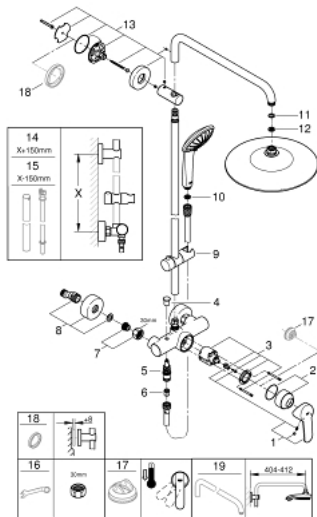

27 473 002 EUPHORIA SYSTEM 260 SHOWER SYSTEM WITH SINGLE LEVER MIXER FOR WALL MOUNTING

SPARE PARTS

- 1: Lever (Spare part-nr. 46726000)
- 2: Cap (Spare part-nr. 46025000)
- 3: Cartridge (Spare part-nr. 46048000)
- 4: Diverter knob (Spare part-nr. 65648000)
- 5: Diverter (Spare part-nr. 65655000)
- 6: Non-return valve (Spare part-nr. 08565000)
- 7: Screw connection 1/2" (Spare part-nr. 45044000)
- 8: S-union (Spare part-nr. 12662000)
- 9: Glide element (Spare part-nr. 12140000)
- 10: Dirt strainer (Spare part-nr. 0700200M)
- 11: Fibre seal Ø 18,5 x Ø 12 x 2 (Spare part-nr. 0138900M)
- 12: Dirt strainer (Spare part-nr. 48007000)
- 13: Shower rail holder (Spare part-nr. 48279000)
- 14: Shower system pipe for retrofitting (Spare part-nr. 48514000)*
- 15: Shower system pipe for retrofitting (Spare part-nr. 48515000)*
- 16: Special spanner (Spare part-nr. 19377000)*
- 17: Temperature limiter (Spare part-nr. 46375000)*
- 18: Compensation disc (Spare part-nr. 27180000)*
- 19: Shower arm for shower systems (Spare part-nr. 14047000)*