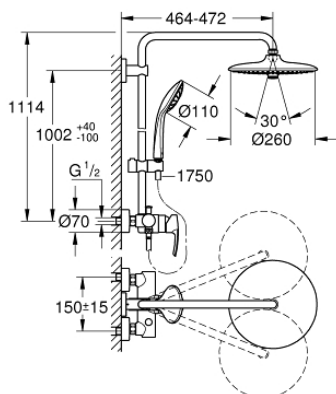

27 473 002 EUPHORIA SYSTEM 260 SHOWER SYSTEM WITH SINGLE LEVER MIXER FOR WALL MOUNTING

PRODUCT DESCRIPTION

- Tyc: Chrome
- consisting of:
 - horizontal swivable 450 mm shower arm
 - exposed single-lever shower mixer with diverter
 - allows change between:
 - head shower Euphoria 260 (26 457)
 - spray patterns: Rain, SmartRain, Jet
 - maximum flow rate (at 3 bar): 7.5 l/min
 - with ball joint
 - rotation angle $\pm 15^\circ$
 - hand shower Euphoria 110 Massage (27 239)
 - spray patterns: Rain, Massage, SmartRain
 - maximum flow rate (at 3 bar): 8.5 l/min
 - adjustable in height with gliding element
 - shower hose Silverflex 1750 mm 1/2" x 1/2" (28 388)
 - AquaCalibrator limits maximum flow rate of system (at 3 bar): 8.5 l/min
 - GROHE EcoJoy - Less water, perfect flow
 - GROHE SilkMove 46 mm ceramic cartridge
 - GROHE DreamSpray - perfect spray pattern
 - GROHE LongLife finish
 - GROHE EcoJoy - Less water, perfect flow
 - GROHE SprayDimmer - stepless flow rate adjustment
 - Flexible Installation - 1 adjustable bracket for existing drill holes
 - Inner WaterGuide - inner insulation for surface protection
 - GROHE SpeedClean - effortless limescale removal
 - TwistStop - to prevent hose from twisting
 - suitable for instantaneous heaters from 18 kW/h
 - minimum flow rate 5 l/min
 - min. recommended pressure 1.0 bar
 - professional exclusive