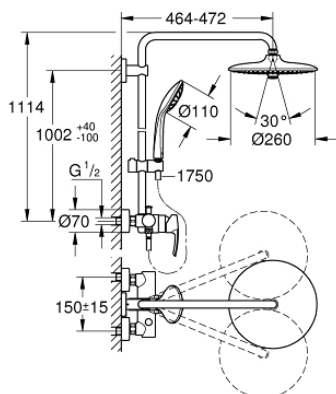

27 473 002 EUPHORIA SYSTEM 260 SHOWER SYSTEM WITH SINGLE LEVER MIXER FOR WALL MOUNTING

PRODUCT DESCRIPTION

- Tyc: Chrome
- consisting of:
 - horizontal swivable 450 mm shower arm
 - exposed single-lever shower mixer with diverter
 - allows change between:
 - head shower Euphoria 260 (26 457)
 - spray patterns: Rain, SmartRain, Jet
 - maximum flow rate (at 3 bar): 7.5 l/min
 - with ball joint
 - rotation angle $\pm 15^\circ$
 - hand shower Euphoria 110 Massage (27 239)
 - spray patterns: Rain, Massage, SmartRain
 - maximum flow rate (at 3 bar): 8.5 l/min
 - adjustable in height with gliding element
 - shower hose Silverflex 1750 mm 1/2" x 1/2" (28 388)
 - maximum flow rate system (at 3 bar): 8.5 l/min
 - GROHE EcoJoy - Less water, perfect flow
 - GROHE SilkMove 46 mm ceramic cartridge
 - GROHE DreamSpray - perfect spray pattern
 - GROHE LongLife finish
 - GROHE EcoJoy - Less water, perfect flow
 - GROHE SprayDimmer - stepless flow rate adjustment
 - Flexible Installation - 1 adjustable bracket for existing drill holes
 - Inner WaterGuide - inner insulation for surface protection
 - GROHE SpeedClean - effortless limescale removal
 - TwistStop - to prevent hose from twisting
 - suitable for instantaneous heaters from 18 kW/h
 - minimum flow rate 5 l/min
 - min. recommended pressure 1.0 bar
 - professional exclusive