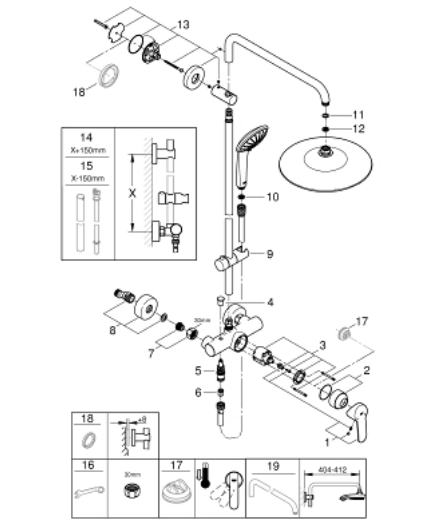

27 473 002 EUPHORIA SYSTEM 260 SHOWER SYSTEM WITH SINGLE LEVER MIXER FOR WALL MOUNTING

SPARE PARTS

- 1: Lever (Spare part-nr. 46726000)
- 2: Cap (Spare part-nr. 46025000)
- 3: Cartridge (Spare part-nr. 46048000)
- 4: Diverter knob (Spare part-nr. 65648000)
- 5: Diverter (Spare part-nr. 65655000)
- 6: Non-return valve (Spare part-nr. 08565000)
- 7: Screw connection 1/2" (Spare part-nr. 45044000)
- 8: S-union (Spare part-nr. 12662000)
- 9: Glide element (Spare part-nr. 12140000)
- 10: Dirt strainer (Spare part-nr. 0700200M)
- 11: Fibre seal $\varnothing 18,5 \times \varnothing 12 \times 2$ (Spare part-nr. 0138900M)
- 12: Dirt strainer (Spare part-nr. 48007000)
- 13: Shower rail holder (Spare part-nr. 48279000)
- 14: Shower system pipe for retrofitting (Spare part-nr. 48514000)*
- 15: Shower system pipe for retrofitting (Spare part-nr. 48515000)*
- 16: Special spanner (Spare part-nr. 19377000)*
- 17: Temperature limiter (Spare part-nr. 46375000)*
- 18: Compensation disc (Spare part-nr. 27180000)*
- 19: Shower arm for shower systems (Spare part-nr. 14047000)*