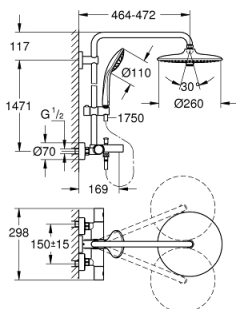

27 475 001 EUPHORIA SYSTEM 260 SHOWER SYSTEM WITH BATH THERMOSTAT FOR WALL MOUNTING

PRODUCT DESCRIPTION

- Colour: chrome
- consisting of:
 - horizontal swivable 450 mm shower arm
 - exposed thermostat with Aquadimmer function
 - allows change between:
 - head shower Euphoria 260 (26 457)
 - spray patterns: Rain, SmartRain, Jet
 - maximum flow rate (at 3 bar): 18 l/min
 - with ball joint
 - rotation angle $\pm 15^\circ$
- bath inlet
- separate diverter for hand shower
- hand shower Euphoria 110 Massage (27 239)
 - spray patterns: Rain, SmartRain, Massage
 - maximum flow rate (at 3 bar): 8.5 l/min
 - adjustable in height with gliding element
- shower hose Silverflex 1750 mm 1/2" x 1/2" (28 388)
 - GROHE TurboStat - compact cartridge with wax thermoelement
 - GROHE SafeStop - safety button at 38°C
 - GROHE SafeStop Plus - optional temperature limiter at 43°C included
 - GROHE DreamSpray - perfect spray pattern
 - GROHE LongLife finish
 - GROHE SprayDimmer - stepless flow rate adjustment
 - GROHE SpeedClean - effortless limescale removal
 - Inner WaterGuide - inner insulation for surface protection
 - TwistStop - to prevent hose from twisting
- suitable for instantaneous heaters from 18 kW/h
- minimum flow rate 7 l/min