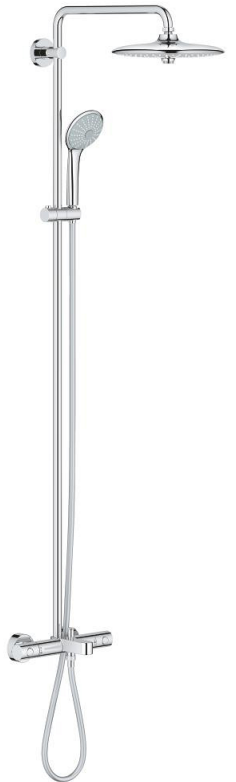

27 475 001 EUPHORIA SYSTEM 260 SHOWER SYSTEM WITH BATH THERMOSTAT FOR WALL MOUNTING

PRODUCT DESCRIPTION

- Colour: chrome
- consisting of:
 - horizontal swivable 450 mm shower arm
 - exposed thermostat with Aquadimmer function
 - allows change between:
 - head shower Euphoria 260 (26 457)
 - spray patterns: Rain, SmartRain, Jet
 - maximum flow rate (at 3 bar): 18 l/min
 - with ball joint
 - rotation angle $\pm 15^\circ$
- bath inlet
- separate diverter for hand shower
- hand shower Euphoria 110 Massage (27 239)
 - spray patterns: Rain, SmartRain, Massage
 - maximum flow rate (at 3 bar): 8.5 l/min
 - adjustable in height with gliding element
- shower hose Silverflex 1750 mm 1/2" x 1/2" (28 388)
 - GROHE TurboStat - compact cartridge with wax thermoelement
 - GROHE SafeStop - safety button at 38°C
 - GROHE SafeStop Plus - optional temperature limiter at 43°C included
 - GROHE DreamSpray - perfect spray pattern
 - GROHE LongLife finish
 - GROHE SprayDimmer - stepless flow rate adjustment
 - GROHE SpeedClean - effortless limescale removal
 - Inner WaterGuide - inner insulation for surface protection
 - TwistStop - to prevent hose from twisting
- suitable for instantaneous heaters from 18 kW/h
- minimum flow rate 7 l/min