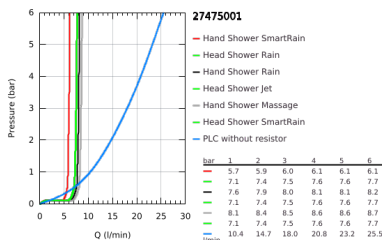

27 475 001 EUPHORIA SYSTEM 260 SHOWER SYSTEM WITH BATH THERMOSTAT FOR WALL MOUNTING

PRODUCT DESCRIPTION

- Colour: chrome
- consisting of:
 - horizontal swivable 450 mm shower arm
 - exposed thermostat with Aquadimmer function
 - allows change between:
 - head shower Euphoria 260 (26 457)
 - spray patterns: Rain, SmartRain, Jet
 - maximum flow rate (at 3 bar): 18 l/min
 - with ball joint
 - rotation angle $\pm 15^\circ$
- bath inlet
- separate diverter for hand shower
- hand shower Euphoria 110 Massage (27 239)
 - spray patterns: Rain, SmartRain, Massage
 - maximum flow rate (at 3 bar): 8.5 l/min
 - adjustable in height with gliding element
- shower hose Silverflex 1750 mm 1/2" x 1/2" (28 388)
 - GROHE TurboStat - compact cartridge with wax thermoelement
 - GROHE SafeStop - safety button at 38°C
 - GROHE SafeStop Plus - optional temperature limiter at 43°C included
 - GROHE DreamSpray - perfect spray pattern
 - GROHE LongLife finish
 - GROHE SprayDimmer - stepless flow rate adjustment
 - GROHE SpeedClean - effortless limescale removal
 - Inner WaterGuide - inner insulation for surface protection
 - TwistStop - to prevent hose from twisting
- suitable for instantaneous heaters from 18 kW/h
- minimum flow rate 7 l/min