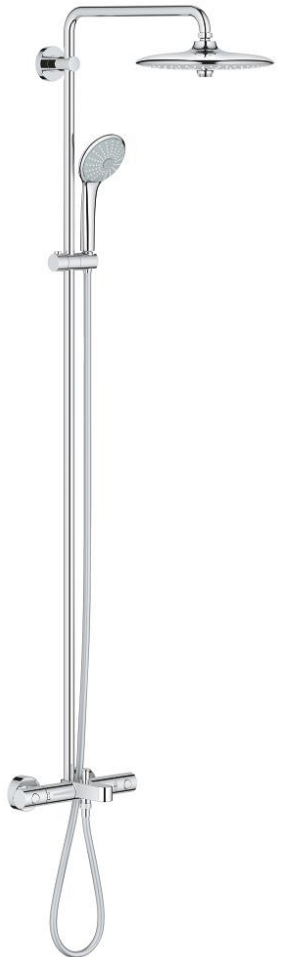

27 475 001 EUPHORIA SYSTEM 260 SHOWER SYSTEM WITH BATH THERMOSTAT FOR WALL MOUNTING

PRODUCT DESCRIPTION

- Tyc: Chrome
- consisting of:
 - horizontal swivable 450 mm shower arm
 - exposed thermostat with Aquadimmer function
 - allows change between:
 - head shower Euphoria 260 (26 457)
 - spray patterns: Rain, SmartRain, Jet
 - maximum flow rate (at 3 bar): 18 l/min
 - with ball joint
 - rotation angle $\pm 15^\circ$
 - bath inlet
 - separate diverter for hand shower
 - hand shower Euphoria 110 Massage (27 239)
 - spray patterns: Rain, SmartRain, Massage
 - maximum flow rate (at 3 bar): 8.5 l/min
 - adjustable in height with gliding element
 - shower hose Silverflex 1750 mm 1/2" x 1/2" (28 388)
 - GROHE TurboStat - compact cartridge with wax thermoelement
 - GROHE SafeStop safety button at 38°C (calibration required)
 - GROHE SafeStop Plus - optional temperature limiter at 43°C included
 - GROHE DreamSpray - perfect spray pattern
 - GROHE LongLife finish
 - GROHE SprayDimmer - stepless flow rate adjustment
 - GROHE SpeedClean - effortless limescale removal
 - Inner WaterGuide - inner insulation for surface protection
 - TwistStop - to prevent hose from twisting
 - suitable for instantaneous heaters from 18 kW/h
 - minimum flow rate 7 l/min