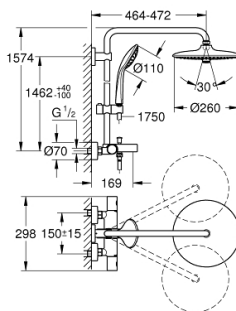

### PRODUCT DESCRIPTION

- Colour: chrome
- consisting of:
  - horizontal swivable 450 mm shower arm
  - exposed thermostat with Aquadimmer function
  - allows change between:
    - head shower Euphoria 260 (26 457)
    - spray patterns: Rain, SmartRain, Jet
    - maximum flow rate (at 3 bar): 7.5 l/min
  - with ball joint
  - rotation angle  $\pm 15^\circ$
  - bath inlet
  - separate diverter for hand shower
  - hand shower Euphoria 110 Massage (27 239)
    - spray patterns: Rain, Massage, SmartRain
    - maximum flow rate (at 3 bar): 8.5 l/min
    - adjustable in height with gliding element
  - shower hose Silverflex 1750 mm 1/2" x 1/2" (28 388)
    - maximum flow rate system (at 3 bar): 8.5 l/min (without bath inlet)
  - GROHE TurboStat - compact cartridge with wax thermosteement
  - GROHE SafeStop - safety button at 38°C
  - GROHE SafeStop Plus - optional temperature limiter at 43°C included
  - GROHE DreamSpray - perfect spray pattern
  - GROHE LongLife finish
  - GROHE SprayDimmer - stepless flow rate adjustment
  - Flexible Installation - 1 adjustable bracket for existing drill holes
  - Inner WaterGuide - inner insulation for surface protection
  - GROHE SpeedClean - effortless limescale removal
  - TwistStop - to prevent hose from twisting
  - suitable for instantaneous heaters from 18 kW/h
  - minimum flow rate 5 l/min
  - professional exclusive