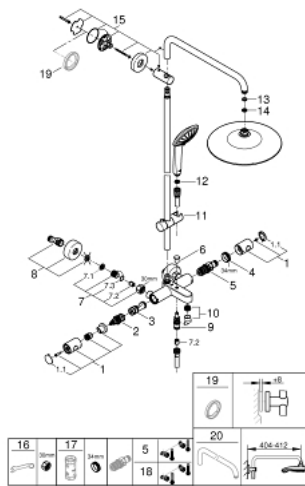

27 475 002 EUPHORIA SYSTEM 260 SHOWER SYSTEM WITH BATH THERMOSTAT FOR WALL MOUNTING

SPARE PARTS

1. 1: Metal handle 1/2" (Spare part-nr. 47984000)
   - 1.1: Cover cap (Spare part-nr. 6458500M)
   - 2: Aquadimmer (Spare part-nr. 47364000)
   - 3: Water flow (Spare part-nr. 47887000)
   - 4: retaining ring (Spare part-nr. 47743000)
   - 5: Thermostatic compact cartridge 1/2" (Spare part-nr. 47439000)
   - 6: Diverter knob (Spare part-nr. 65648000)
   - 7: Non-return valve (Spare part-nr. 47189000)
   - 7.1: Filter (Spare part-nr. 0726400M)
   - 7.2: Non-return valve (Spare part-nr. 08565000)
   - 7.3: O-Ring Ø17 x Ø2 (Spare part-nr. 0305500M)
   - 8: S-union (Spare part-nr. 12662000)
   - 9: Diverter (Spare part-nr. 65655000)
   - 10: Mousseur (Spare part-nr. 13926000)
   - 11: Glide element (Spare part-nr. 12140000)
   - 12: Dirt strainer (Spare part-nr. 0700200M)
   - 13: Fibre seal dia. Ø 18,5 x Ø 12 x 2 (Spare part-nr. 0138900M)
   - 14: Dirt strainer (Spare part-nr. 48007000)
   - 15: Shower rail holder (Spare part-nr. 48279000)
   - 16: Special spanner (Spare part-nr. 19377000)*
   - 17: Socket spanner (Spare part-nr. 19332000)*
   - 18: GROHE TurboStat cartridge 1/2" (Spare part-nr. 47175000)*
   - 19: Compensation disc (Spare part-nr. 27180000)*
   - 20: Shower arm for shower systems (Spare part-nr. 14047000)*
2. Optional accessories