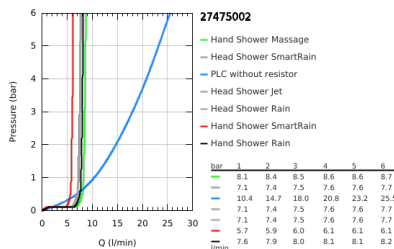

## 27 475 002 EUPHORIA SYSTEM 260 SHOWER SYSTEM WITH BATH THERMOSTAT FOR WALL MOUNTING

### PRODUCT DESCRIPTION

- Colour: chrome
- consisting of:
  - horizontal swivable 450 mm shower arm
  - exposed thermostat with Aquadimmer function
  - allows change between:
    - head shower Euphoria 260 (26 457)
    - spray patterns: Rain, SmartRain, Jet
    - maximum flow rate (at 3 bar): 7.5 l/min
  - with ball joint
  - rotation angle  $\pm 15^\circ$
  - bath inlet
  - separate diverter for hand shower
  - hand shower Euphoria 110 Massage (27 239)
    - spray patterns: Rain, Massage, SmartRain
    - maximum flow rate (at 3 bar): 8.5 l/min
    - adjustable in height with gliding element
  - shower hose Silverflex 1750 mm 1/2" x 1/2" (28 388)
    - maximum flow rate system (at 3 bar): 8.5 l/min (without bath inlet)
  - GROHE TurboStat - compact cartridge with wax thermosteement
  - GROHE SafeStop - safety button at 38°C
  - GROHE SafeStop Plus - optional temperature limiter at 43°C included
  - GROHE DreamSpray - perfect spray pattern
  - GROHE LongLife finish
  - GROHE SprayDimmer - stepless flow rate adjustment
  - Flexible Installation - 1 adjustable bracket for existing drill holes
  - Inner WaterGuide - inner insulation for surface protection
  - GROHE SpeedClean - effortless limescale removal
  - TwistStop - to prevent hose from twisting
  - suitable for instantaneous heaters from 18 kW/h
  - minimum flow rate 5 l/min
  - professional exclusive