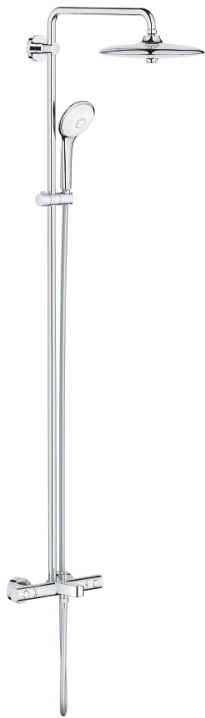

## 27 475 002 EUPHORIA SYSTEM 260 SHOWER SYSTEM WITH BATH THERMOSTAT FOR WALL MOUNTING

### PRODUCT DESCRIPTION

- Colour: chrome
- consisting of:
  - horizontal swivable 450 mm shower arm
  - exposed thermostat with Aquadimmer function
  - allows change between:
    - head shower Euphoria 260 (26 457)
    - spray patterns: Rain, SmartRain, Jet
    - maximum flow rate (at 3 bar): 7.5 l/min
  - with ball joint
  - rotation angle  $\pm 15^\circ$
  - bath inlet
  - separate diverter for hand shower
  - hand shower Euphoria 110 Massage (27 239)
    - spray patterns: Rain, Massage, SmartRain
    - maximum flow rate (at 3 bar): 8.5 l/min
    - adjustable in height with gliding element
  - shower hose Silverflex 1750 mm 1/2" x 1/2" (28 388)
    - maximum flow rate system (at 3 bar): 8.5 l/min (without bath inlet)
  - GROHE TurboStat - compact cartridge with wax thermosteement
  - GROHE SafeStop - safety button at 38°C
  - GROHE SafeStop Plus - optional temperature limiter at 43°C included
  - GROHE DreamSpray - perfect spray pattern
  - GROHE LongLife finish
  - GROHE SprayDimmer - stepless flow rate adjustment
  - Flexible Installation - 1 adjustable bracket for existing drill holes
  - Inner WaterGuide - inner insulation for surface protection
  - GROHE SpeedClean - effortless limescale removal
  - TwistStop - to prevent hose from twisting
  - suitable for instantaneous heaters from 18 kW/h
  - minimum flow rate 5 l/min
  - professional exclusive