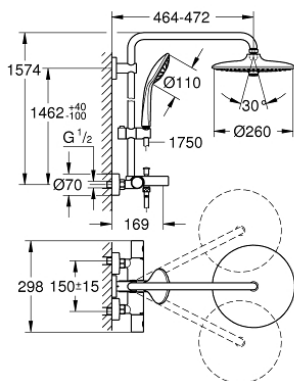

## 27 475 002 EUPHORIA SYSTEM 260 SHOWER SYSTEM WITH BATH THERMOSTAT FOR WALL MOUNTING

### PRODUCT DESCRIPTION

- Tyc: Chrome
- consisting of:
  - horizontal swivable 450 mm shower arm
  - exposed thermostat with Aquadimmer function
  - allows change between:
    - head shower Euphoria 260 (26 457)
    - spray patterns: Rain, SmartRain, Jet
    - maximum flow rate (at 3 bar): 7.5 l/min
  - with ball joint
  - rotation angle  $\pm 15^\circ$
  - bath inlet
  - separate diverter for hand shower
  - hand shower Euphoria 110 Massage (27 239)
  - spray patterns: Rain, Massage, SmartRain
  - maximum flow rate (at 3 bar): 8.5 l/min
  - adjustable in height with gliding element
  - shower hose Silverflex 1750 mm 1/2" x 1/2" (28 388)
  - maximum flow rate system (at 3 bar): 8.5 l/min (without bath inlet)
  - GROHE TurboStat - compact cartridge with wax thermoelement
  - GROHE SafeStop safety button at 38°C ( calibration required )
  - GROHE SafeStop Plus - optional temperature limiter at 43°C included
  - GROHE DreamSpray - perfect spray pattern
  - GROHE LongLife finish
  - GROHE SprayDimmer - stepless flow rate adjustment
- Flexible Installation - 1 adjustable bracket for existing drill holes
- Inner WaterGuide - inner insulation for surface protection
- GROHE SpeedClean - effortless limescale removal
- TwistStop - to prevent hose from twisting
- suitable for instantaneous heaters from 18 kW/h
- minimum flow rate 5 l/min
- professional exclusive