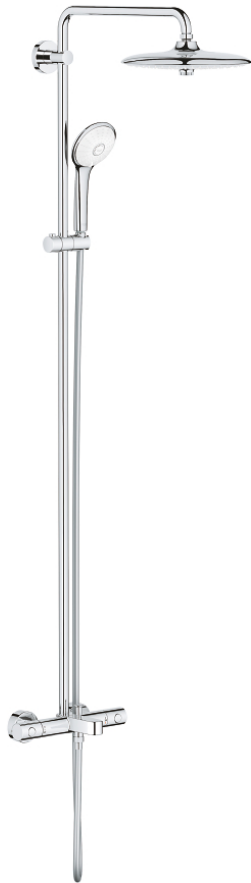

## 27 475 002 EUPHORIA SYSTEM 260 SHOWER SYSTEM WITH BATH THERMOSTAT FOR WALL MOUNTING

### PRODUCT DESCRIPTION

- Tyc: Chrome
- consisting of:
  - horizontal swivable 450 mm shower arm
  - exposed thermostat with Aquadimmer function
  - allows change between:
    - head shower Euphoria 260 (26 457)
    - spray patterns: Rain, SmartRain, Jet
    - maximum flow rate (at 3 bar): 7.5 l/min
  - with ball joint
  - rotation angle  $\pm 15^\circ$
  - bath inlet
  - separate diverter for hand shower
  - hand shower Euphoria 110 Massage (27 239)
  - spray patterns: Rain, Massage, SmartRain
  - maximum flow rate (at 3 bar): 8.5 l/min
  - adjustable in height with gliding element
  - shower hose Silverflex 1750 mm 1/2" x 1/2" (28 388)
  - maximum flow rate system (at 3 bar): 8.5 l/min (without bath inlet)
  - GROHE TurboStat - compact cartridge with wax thermoelement
  - GROHE SafeStop safety button at 38°C ( calibration required )
  - GROHE SafeStop Plus - optional temperature limiter at 43°C included
  - GROHE DreamSpray - perfect spray pattern
  - GROHE LongLife finish
  - GROHE SprayDimmer - stepless flow rate adjustment
- Flexible Installation - 1 adjustable bracket for existing drill holes
- Inner WaterGuide - inner insulation for surface protection
- GROHE SpeedClean - effortless limescale removal
- TwistStop - to prevent hose from twisting
- suitable for instantaneous heaters from 18 kW/h
- minimum flow rate 5 l/min
- professional exclusive