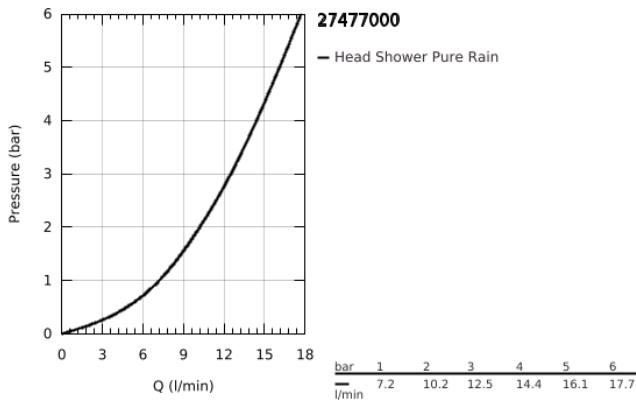

27 477 000 **RAINSHOWER COSMOPOLITAN 310 HEAD SHOWER 1 SPRAY**

PRODUCT DESCRIPTION

- Colour: chrome
- spray pattern: Rain
- maximum flow rate (at 3 bar): 12.5 l/min
- Ø 310 mm
- material: metal
- ball joint with turning angle 20° ± 20°
- connection thread 1/2"
- GROHE DreamSpray - perfect spray pattern
- GROHE LongLife finish
- GROHE SpeedClean - effortless limescale removal
- suitable for instantaneous heater

27 477 000 **RAINSHOWER COSMOPOLITAN 310 HEAD SHOWER 1 SPRAY**

SPARE PARTS

1: Spare part set (Spare part-nr. 45933000)