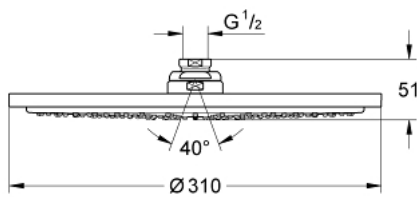

27 477 000 **RAINSHOWER COSMOPOLITAN 310 HEAD SHOWER 1 SPRAY**

PRODUCT DESCRIPTION

- Colour: chrome
- spray pattern: Rain
- maximum flow rate (at 3 bar): 12.5 l/min
- Ø 310 mm
- material: metal
- ball joint with turning angle 20° ± 20°
- connection thread 1/2"
- GROHE DreamSpray - perfect spray pattern
- GROHE LongLife finish
- GROHE SpeedClean - effortless limescale removal
- suitable for instantaneous heater

27 477 000 **RAINSHOWER COSMOPOLITAN 310 HEAD SHOWER 1 SPRAY**

SPARE PARTS

1: Spare part set (Spare part-nr. 45933000)