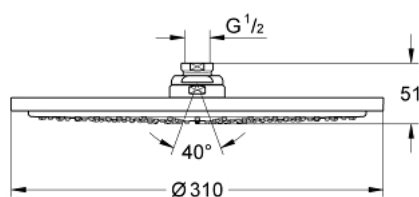

### PRODUCT DESCRIPTION

- Tyc: Chrome
- spray pattern: Rain
- maximum flow rate (at 3 bar): 12.5 l/min
- Ø 310 mm
- material: metal
- ball joint with turning angle  $20^\circ \pm 20^\circ$
- connection thread 1/2"
- GROHE DreamSpray - perfect spray pattern
- GROHE LongLife finish
- GROHE SpeedClean - effortless limescale removal
- suitable for instantaneous heater