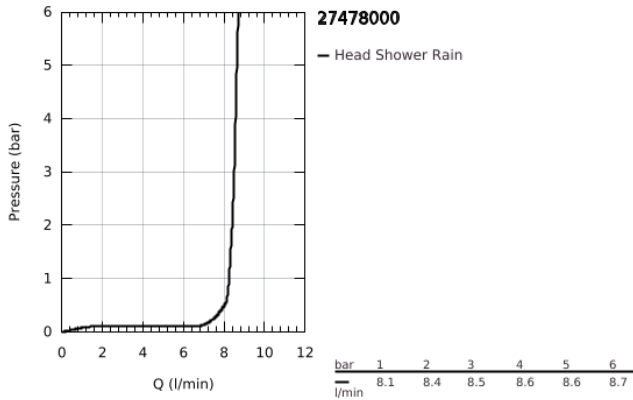

27 478 000 **RAINSHOWER COSMOPOLITAN 310 HEAD SHOWER 1 SPRAY**

PRODUCT DESCRIPTION

- Colour: chrome
- spray pattern: Rain
- maximum flow rate (at 3 bar): 8.5 l/min
- Ø 310 mm
- material: metal
- ball joint with turning angle 20° ± 20°
- connection thread 1/2"
- GROHE EcoJoy - less water, perfect flow
- GROHE DreamSpray - perfect spray pattern
- GROHE LongLife finish
- GROHE SpeedClean - effortless limescale removal
- suitable for instantaneous heater
- maximum flow rate (at 5.5 bar): 9.5 l/min

27 478 000 **RAINSHOWER COSMOPOLITAN 310 HEAD SHOWER 1 SPRAY**

SPARE PARTS

1: Spare part set (Spare part-nr. 45933000)