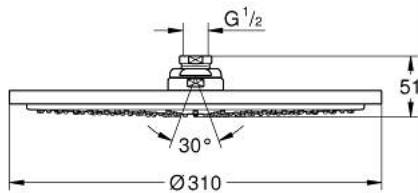

27 478 000 **RAINSHOWER COSMOPOLITAN 310 HEAD SHOWER 1 SPRAY**

PRODUCT DESCRIPTION

- Colour: chrome
- spray pattern: Rain
- maximum flow rate (at 3 bar): 8.5 l/min
- Ø 310 mm
- material: metal
- ball joint with turning angle 20° ± 20°
- connection thread 1/2"
- GROHE EcoJoy - less water, perfect flow
- GROHE DreamSpray - perfect spray pattern
- GROHE LongLife finish
- GROHE SpeedClean - effortless limescale removal
- suitable for instantaneous heater
- maximum flow rate (at 5.5 bar): 9.5 l/min

27 478 000 **RAINSHOWER COSMOPOLITAN 310 HEAD SHOWER 1 SPRAY**

SPARE PARTS

1: Spare part set (Spare part-nr. 45933000)