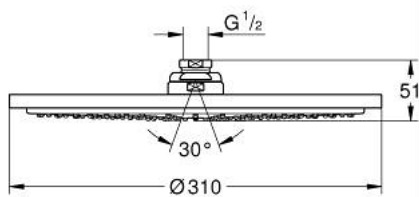

27 478 000 RAINSHOWER COSMOPOLITAN 310 HEAD SHOWER 1 SPRAY

PRODUCT DESCRIPTION

- Tyc: Chrome
- spray pattern: Rain
- maximum flow rate (at 3 bar): 8.5 l/min
- Ø 310 mm
- material: metal
- ball joint with turning angle $20^\circ \pm 20^\circ$
- connection thread 1/2"
- GROHE EcoJoy - Less water, perfect flow
- GROHE DreamSpray - perfect spray pattern
- GROHE LongLife finish
- GROHE SpeedClean - effortless limescale removal
- suitable for instantaneous heater

27 478 000 **RAINSHOWER COSMOPOLITAN 310 HEAD SHOWER 1 SPRAY**

SPARE PARTS

1: Spare part set (Spare part-nr. 45933000)