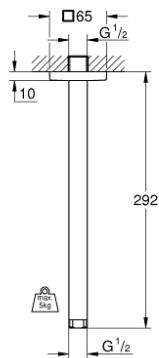

27 484 000 RAINSHOWER SHOWER ARM CEILING 292 MM

PRODUCT DESCRIPTION

- Colour: chrome
- material: metal
- connection thread 1/2"
- with square escutcheon
- suitable for all Rainshower head showers
- GROHE LongLife finish

27 484 000 **RAINSHOWER SHOWER ARM CEILING 292 MM**

SPARE PARTS

1: Escutcheon (Spare part-nr. 48118000)