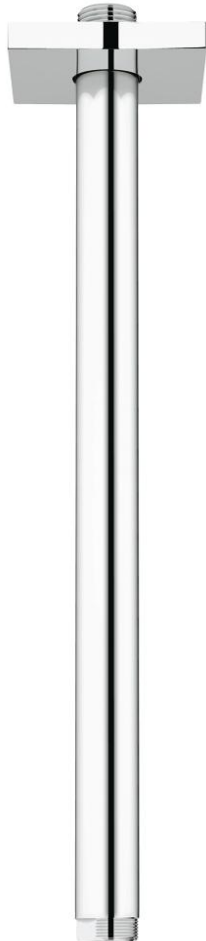

27 484 000 RAINSHOWER SHOWER ARM CEILING 292 MM

PRODUCT DESCRIPTION

- Colour: chrome
- material: metal
- connection thread 1/2"
- with square escutcheon
- suitable for all Rainshower head showers
- GROHE LongLife finish

27 484 000 **RAINSHOWER SHOWER ARM CEILING 292 MM**

SPARE PARTS

1: Escutcheon (Spare part-nr. 48118000)