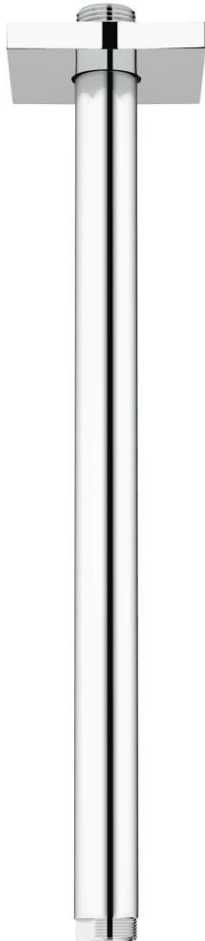

27 484 000 RAINSHOWER SHOWER ARM CEILING 292 MM

PRODUCT DESCRIPTION

- Tyc: Chrome
- material: metal
- connection thread 1/2"
- with square escutcheon
- suitable for all Rainshower head showers
- GROHE LongLife finish

27 484 000 **RAINSHOWER SHOWER ARM CEILING 292 MM**

SPARE PARTS

1: Escutcheon (Spare part-nr. 48118000)