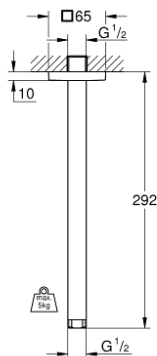

27 484 000 RAINSHOWER SHOWER ARM CEILING 292 MM

PRODUCT DESCRIPTION

- Tyc: Chrome
- material: metal
- connection thread 1/2"
- with square escutcheon
- suitable for all Rainshower head showers
- GROHE LongLife finish

27 484 000 **RAINSHOWER SHOWER ARM CEILING 292 MM**

SPARE PARTS

1: Escutcheon (Spare part-nr. 48118000)