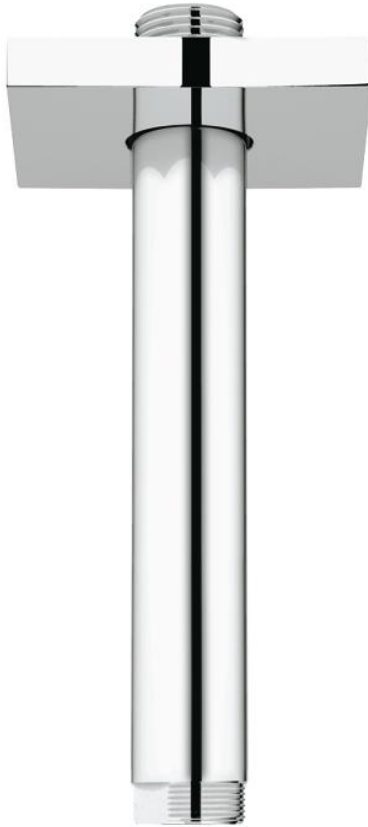

## 27 485 000 RAINSHOWER SHOWER ARM CEILING 142 MM

### PRODUCT DESCRIPTION

- Colour: chrome
- material: metal
- connection thread 1/2"
- with square escutcheon
- suitable for all Rainshower head showers
- GROHE LongLife finish

27 485 000 **RAINSHOWER SHOWER ARM CEILING 142 MM**

**SPARE PARTS**

1: Escutcheon (Spare part-nr. 48118000)