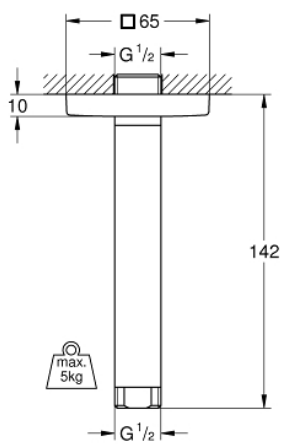

## 27 485 000 RAINSHOWER SHOWER ARM CEILING 142 MM

### PRODUCT DESCRIPTION

- Colour: chrome
- material: metal
- connection thread 1/2"
- with square escutcheon
- suitable for all Rainshower head showers
- GROHE LongLife finish

27 485 000 **RAINSHOWER SHOWER ARM CEILING 142 MM**

**SPARE PARTS**

1: Escutcheon (Spare part-nr. 48118000)